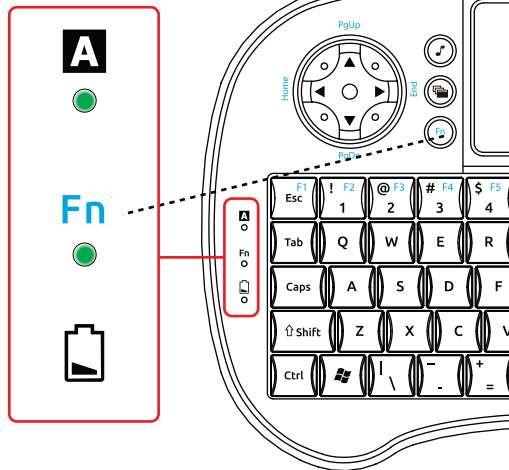

## Quick Installation Guide

Tocamy Wireless Multimedia Keyboard  
for SmartTV

4

5

6

Frequently asked questions

[www.trust.com/18007/faq](http://www.trust.com/18007/faq)