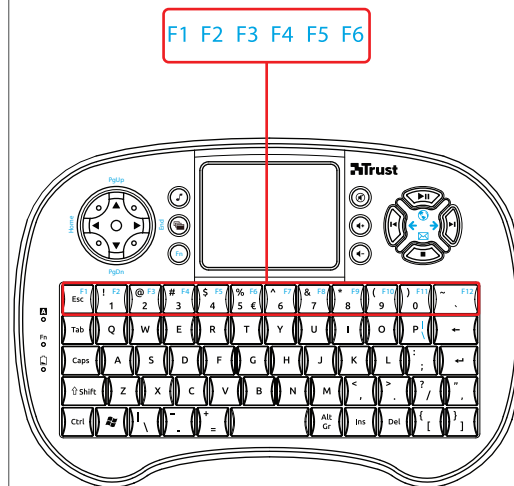

## Quick Installation Guide

Tocamy Wireless Multimedia Keyboard  
for SmartTV

4

5

6

Frequently asked questions

[www.trust.com/18007/faq](http://www.trust.com/18007/faq)