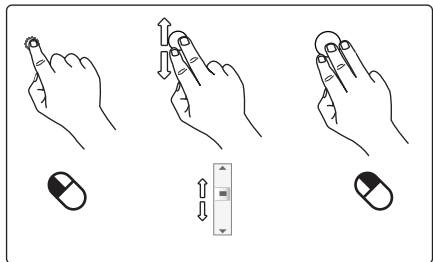

## Quick Installation Guide

Tocamy Wireless Multimedia Keyboard  
for SmartTV

4

5

6

Frequently asked questions

[www.trust.com/18007/faq](http://www.trust.com/18007/faq)