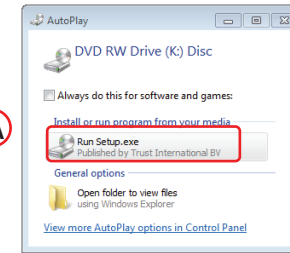

# Quick Installation Guide

BlueTooth 3.0

17772

PC/NOTEBOOK

www.trust.com/  
17772/drivers

NETBOOK

2

3