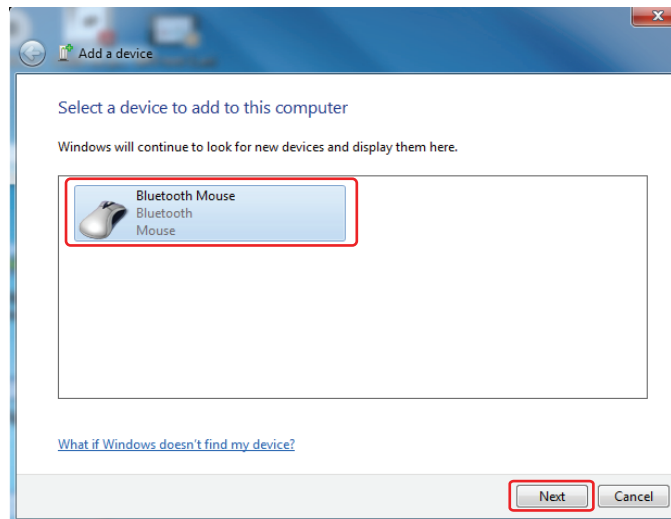

Quick Installation Guide

BlueTooth 3.0

17772

PC/NOTEBOOK

www.trust.com/
17772/drivers

NETBOOK

2

3

Windows 7

4

5