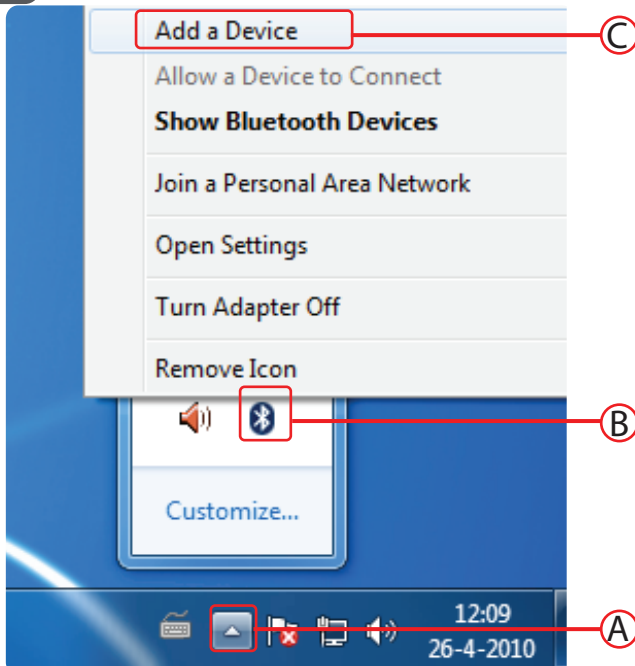

Quick Installation Guide

BlueTooth 3.0

17772

PC/NOTEBOOK

www.trust.com/
17772/drivers

NETBOOK

2

3

Windows 7

4

5