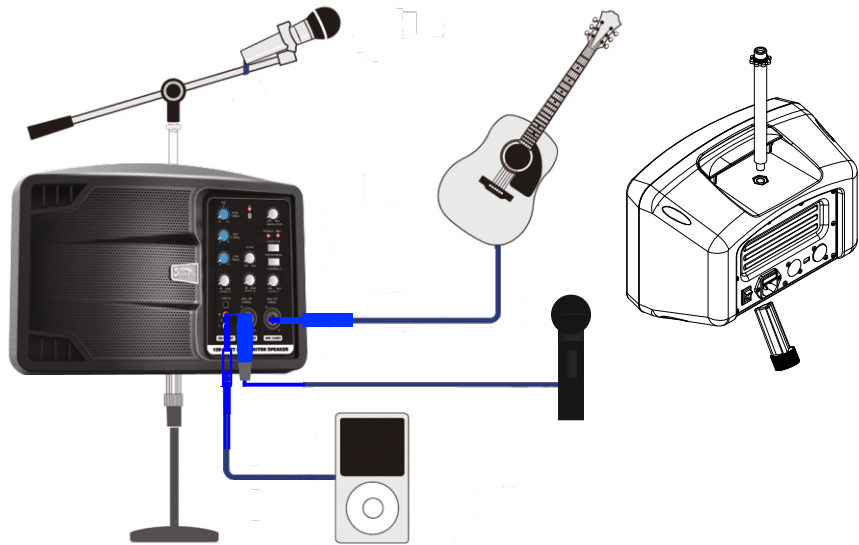

ON:
OFF:

1

2

MAIN LEVEL LEVEL

3

4

5

6

7

8

9

10

LEVEL

HIGH/MID/LOW

MAIN LEVEL

4