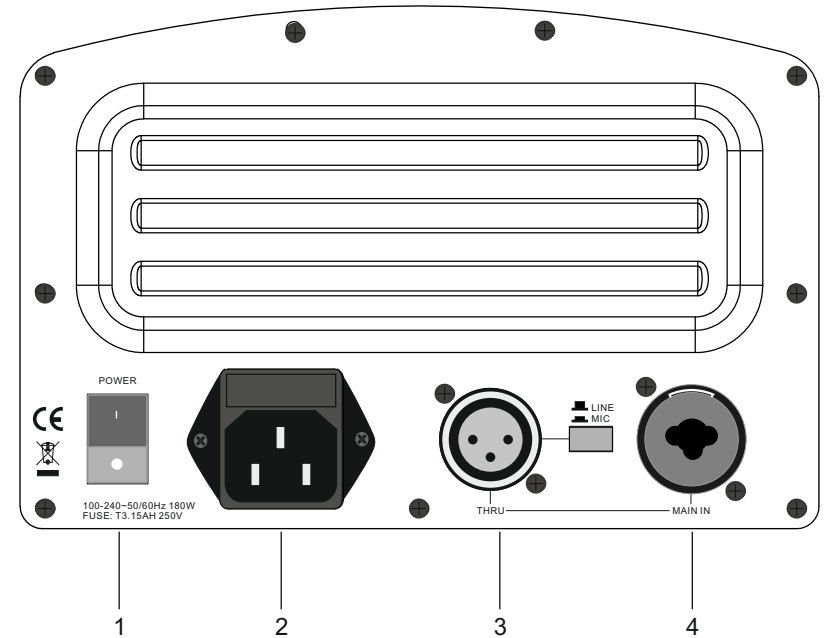

10

LEVEL

HIGH/MID/LOW

MAIN LEVEL

4

150-WATT PA / MONITOR SPEAKER

1. : +/- 15
2. Line 3 RCA CD IN
3. Aux CD MP3
4. MIC/LINE:(CH1/CH2) XLR-
5. LEVEL 1&2: (MIC/LINE).
6. ECHO:
7. MIC1/MIC2: CH1/CH2
8. INSTRUMENT: CH2. MIC/LINE1, 1/4" ST
9. PHANTOM: (+48)
10. POWER
11. MAIN LEVEL
- 12.

1. /
- 2.
3. THRU: XLR() THRU MAIN IN.
4. LEVEL: THRU.
5. MAIN IN: XLR() 1/4"TRS