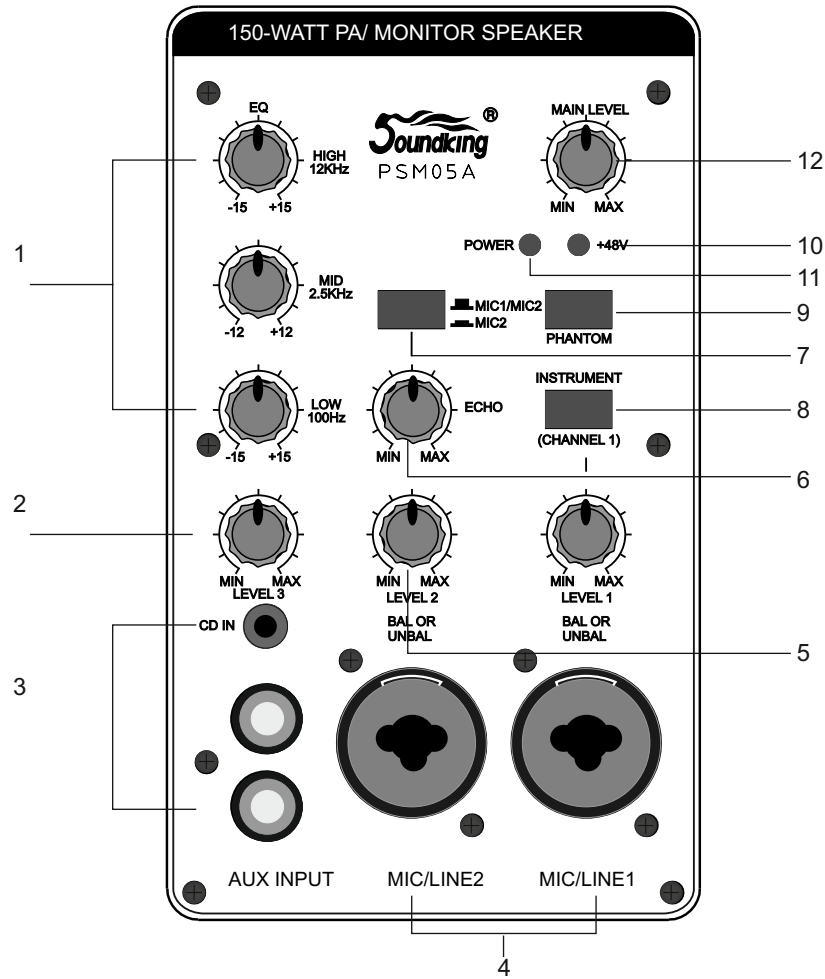

10

LEVEL

HIGH/MID/LOW

MAIN LEVEL

4

150-WATT PA / MONITOR SPEAKER

1. : +/- 15
2. Line 3 RCA CD IN
3. Aux CD MP3
4. MIC/LINE:(CH1/CH2) XLR-
5. LEVEL 1&2: (MIC/LINE).
6. ECHO:
7. MIC1/MIC2: CH1/CH2
8. INSTRUMENT: CH2. MIC/LINE1, 1/4" ST
9. PHANTOM: (+48)
10. POWER
11. MAIN LEVEL
- 12.

1. /
- 2.
3. THRU: XLR() THRU MAIN IN.
4. LEVEL: THRU.
5. MAIN IN: XLR() 1/4"TRS