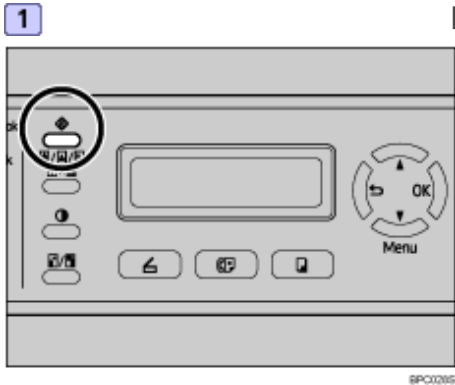

FS-C1020MFP

Поиск

PDL >

PDL

PDL

2 C [▲][▼] [PDL Settings],
[OK].

3 [▲][▼] [System],
[OK].

4 [▲][▼] [Duplex],
[OK].

5 C [▲][▼] [Off], [Long Edge Bind] [Short Edge
Bind], [OK].

“*”,

6 [↵].