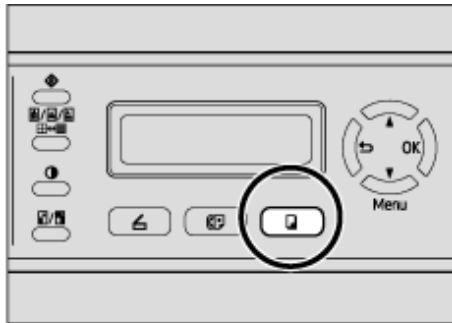

FS-C1020MFP

Поиск

1 [ ].

BPC0189

2