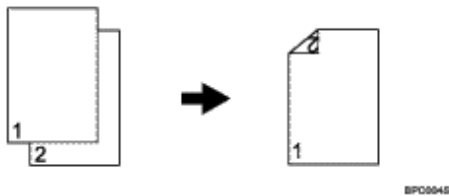

☐ ( )

• Green

☐ ( )

☐ ( )

☐ ( )

☐ ( )

☐ ( )

• Blue

☐ ( )

☐ ( )

☐ ( )

☐ ( )

☐ ( )

Duplex Copy

2-

[ID Card Copy].

: [Off]

• Off

• Top to Top

2-

" "

☐ Portrait

☐ Landscape

• Top to Bottom

2-

" "

☐ Portrait

☐ Landscape