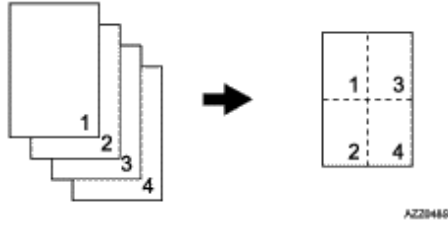

- Portrait Row

o Portrait Column

o Landscape Row

o Landscape Column

- 122% (
- 129% (
- 141% (
- 155% (
- 200%
- 400%
- ID Card Copy

- 220-240V)
- 120V)
- 220-240V)
- 120V)

[Duplex Copy].

: [Off]