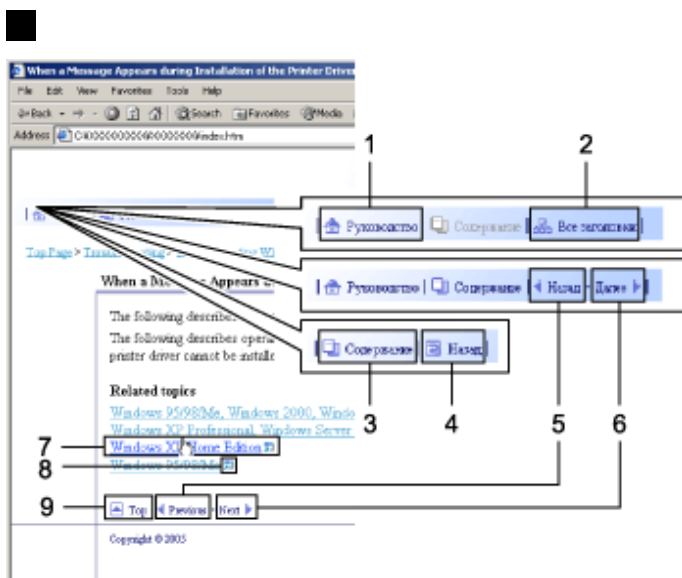

DNS 

HTML.

#

1	 Руководство	
2	 Все заголовки	
3	 Содержание	
4	 Назад	
5	 Назад	()
6	Далее 	()
7	Windows XP Home Edition 	HTML. ()
8		
9	 Начало	

	<p>1</p>  <p>A search bar with a light blue border and a button labeled 'ПОИСК' (SEARCH) to its right.</p>	 <p>A screenshot of a search results page. At the top, there is a search bar with the text 'Поиск' and a 'Поиск' button. Below the search bar, there are two search results sections. The first section is titled 'Искать по: Папки' and 'Результатов: 6'. It lists several folders: 'This Page's Settings', 'General Features', 'In-App', 'Exception Settings', 'Error Trace', and 'System'. The second section is titled 'Связанные папки:' and 'Результатов: 3'. It lists several folders: 'System', 'About This Machine', 'This Page's Settings', 'Cogn page', 'Page error', 'Page log', 'Features', 'Error Transmission', 'Checking Invoice Status', 'Checking Invoice Settings', 'Page', and 'Administration Tools'. Below the second section, there is another search bar with the text 'Поиск' and a 'Поиск' button. Below that, there is another search results section titled 'Искать по: Папки' and 'Результатов: 18'. It lists several folders: 'About This Machine', 'Error Trace', 'Exception Settings', 'Page Error', 'Recommended Paper Sizes and Types', 'Unusable Pages', 'Error Storage', 'General Settings Guide', 'This Page's Settings', 'General Features', 'In-App', 'Exception Settings', 'Error Trace', and 'System'.</p>
--	---	--