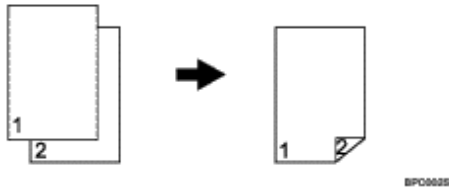

☐ ( )

• Green

☐ ( )

☐ ( )

☐ ( )

☐ ( )

☐ ( )

• Blue

☐ ( )

☐ ( )

☐ ( )

☐ ( )

☐ ( )

Duplex Copy

2-

[ID Card Copy].

: [Off]

• Off

• Top to Top

2-

" "

☐ Portrait

☐ Landscape