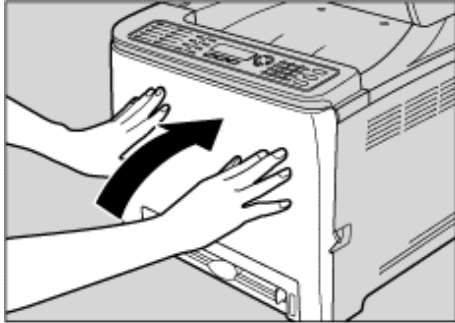

ВРС0815

6

ВРС0469

↓ Примечание