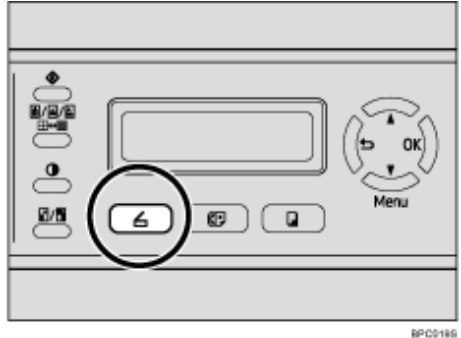

FS-C1020MFP

1 [ ]

2

3 [▲][▼] [Multi Page in A Document], [OK].

4 C [▲][▼] [Yes] [No], [OK].

“*”,

5 [ ]

6 [/]

↓ Примечание