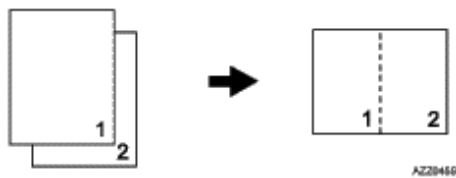

- Mixed

Density

- ( )
- ( )
- ( )
- ( )
- ( )

Reduce/Enlarge

- 50%
- 65% (
- 71% (
- 78% (
- 82% (
- 93%
- 100%
- 2in1

- Portrait

- Landscape

- 4in1

- Portrait Row