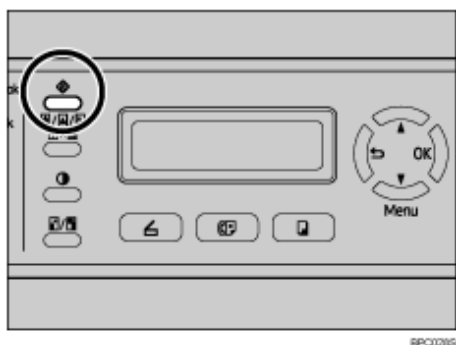

FS-C1020MFP

1 [ ]

2 [▲][▼] [Network Settings],
[OK].

3 , [OK].

4 [▲][▼] [Ethernet],
[OK].

5 C [▲][▼] [LINK Setting],
[OK].

6 C [▲][▼] [OK].

“*”,