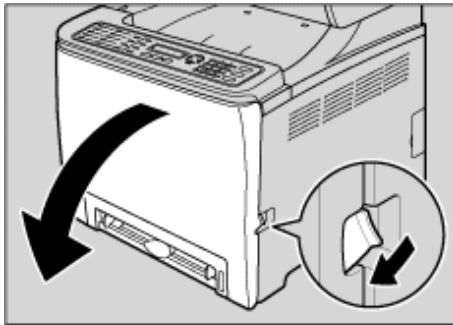

FS-C1020MFP

Поиск

1 2,

1