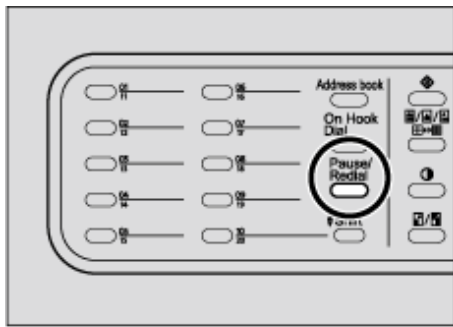

[Pause/Redial].

BPC0156

On Hook Dial

★ ВЕЖНО

On Hook Dial

On Hook Dial

1

[Facsimile].