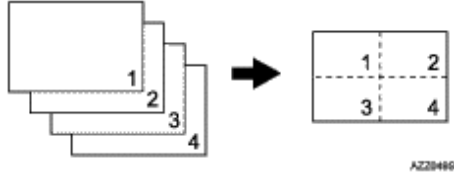

- Portrait Row

o Portrait Column

o Landscape Row

o Landscape Column

- 122% (
- 129% (
- 141% (
- 155% (
- 200%
- 400%
- ID Card Copy

- 220-240V)
- 120V)
- 220-240V)
- 120V)

[Duplex Copy].

: [Off]