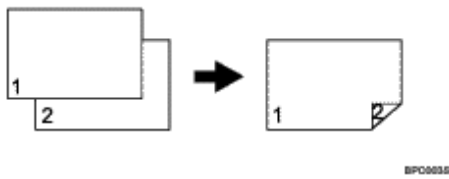

☐ ( )

• Green

☐ ( )

☐ ( )

☐ ( )

☐ ( )

☐ ( )

• Blue

☐ ( )

☐ ( )

☐ ( )

☐ ( )

☐ ( )

Duplex Copy

2-

[ID Card Copy].

: [Off]

• Off

• Top to Top

2-

" "

☐ Portrait

☐ Landscape

• Top to Bottom

2-

" "

☐ Portrait

☐ Landscape