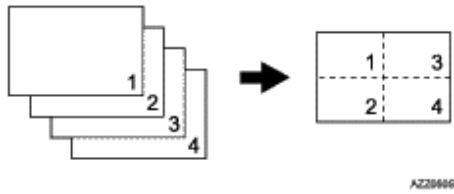

- Portrait Row

o Portrait Column

o Landscape Row

o Landscape Column

- 122% (
- 129% (
- 141% (
- 155% (
- 200%
- 400%
- ID Card Copy

- 220-240V)
- 120V)
- 220-240V)
- 120V)

[Duplex Copy].

: [Off]