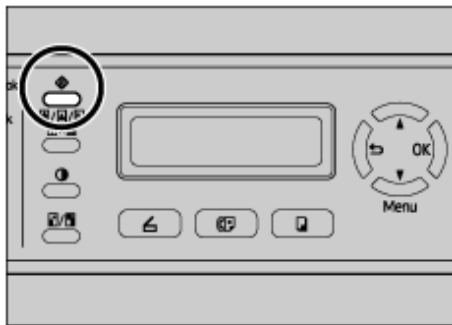

○ [/]:

FS-C1020MFP

“Locked Print Job Discarded! Go to

UserTools to check it”.

Locked Print Job
Go to UserTools

1

2

3