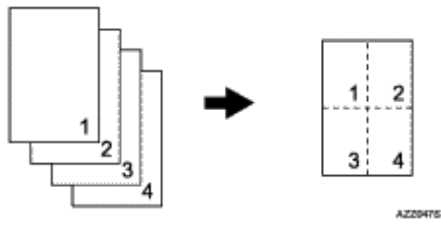

- Portrait Row

o Portrait Column

o Landscape Row

o Landscape Column

- 122% (
- 129% (
- 141% (
- 155% (
- 200%
- 400%
- ID Card Copy

- 220-240V)
- 120V)
- 220-240V)
- 120V)

[Duplex Copy].

: [Off]