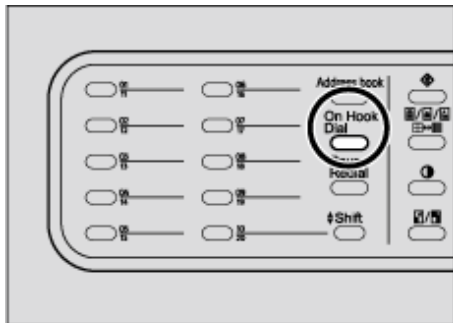

On Hook Dial

★ ВЕЖНО

On Hook Dial

On Hook Dial

1

[Facsimile].

2

3

[On Hook Dial].

BPC0256

4

[, -].