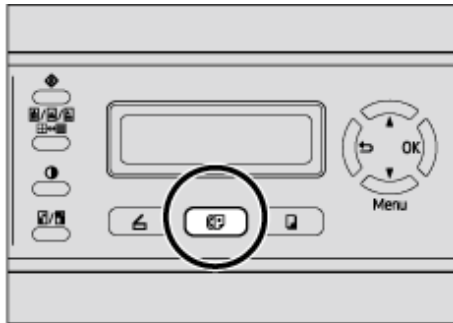

1 [Facsimile].