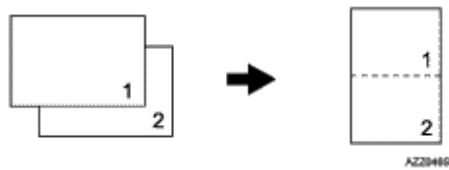

- Landscape