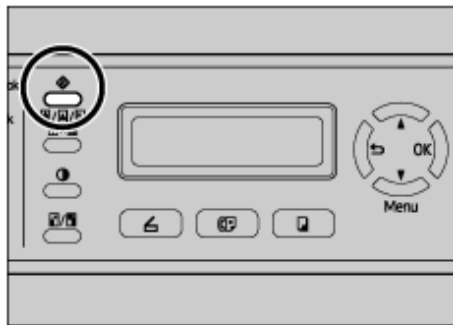

FS-C1020MFP

Поиск

1

SPC0205

2

[▲][▼]
[OK].

[Machine Settings],

Menu
Machine Settings

3 C

[▲][▼]
[OK].

[Speaker Volume],

Machine Settings
Speaker Volume

4 C

[▲][▼]
[OK].

[Keypad Volume],

Speaker Volume
Keypad Volume

5 C

[▲][▼]
[OK].

Keypad Volume
1 *

“*”,

6

[→].

7

[/]