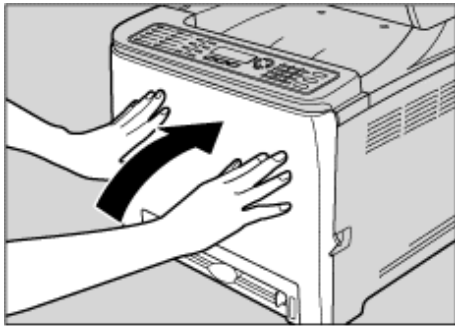

ВРС9488

↓ Примечание

- (1).
- 2, ,
- 2 .
- , ,