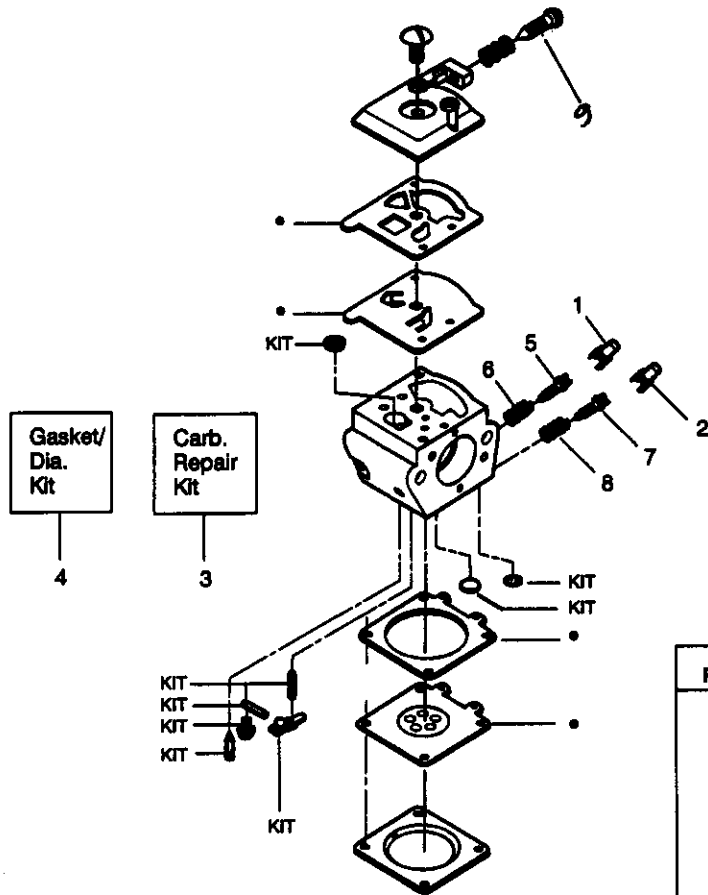

## Carburetor Assembly – WT-391 – #530069722

Ref.	Part No.	Description
1.	530038318	Limiting Cap-High
2.	530038317	Limiting Cap-Low
3.	530035399	Carburetor Repair Kit (KIT = Indicates Contents)
4.	530069844	Gasket/Diaphragm Kit (e = Indicates Contents)
5.	530035383	Low Speed Needle
6.	530035293	Needle Spring Low Speed
7.	530035384	High Speed Needle
8.	530035295	Needle Spring High Speed