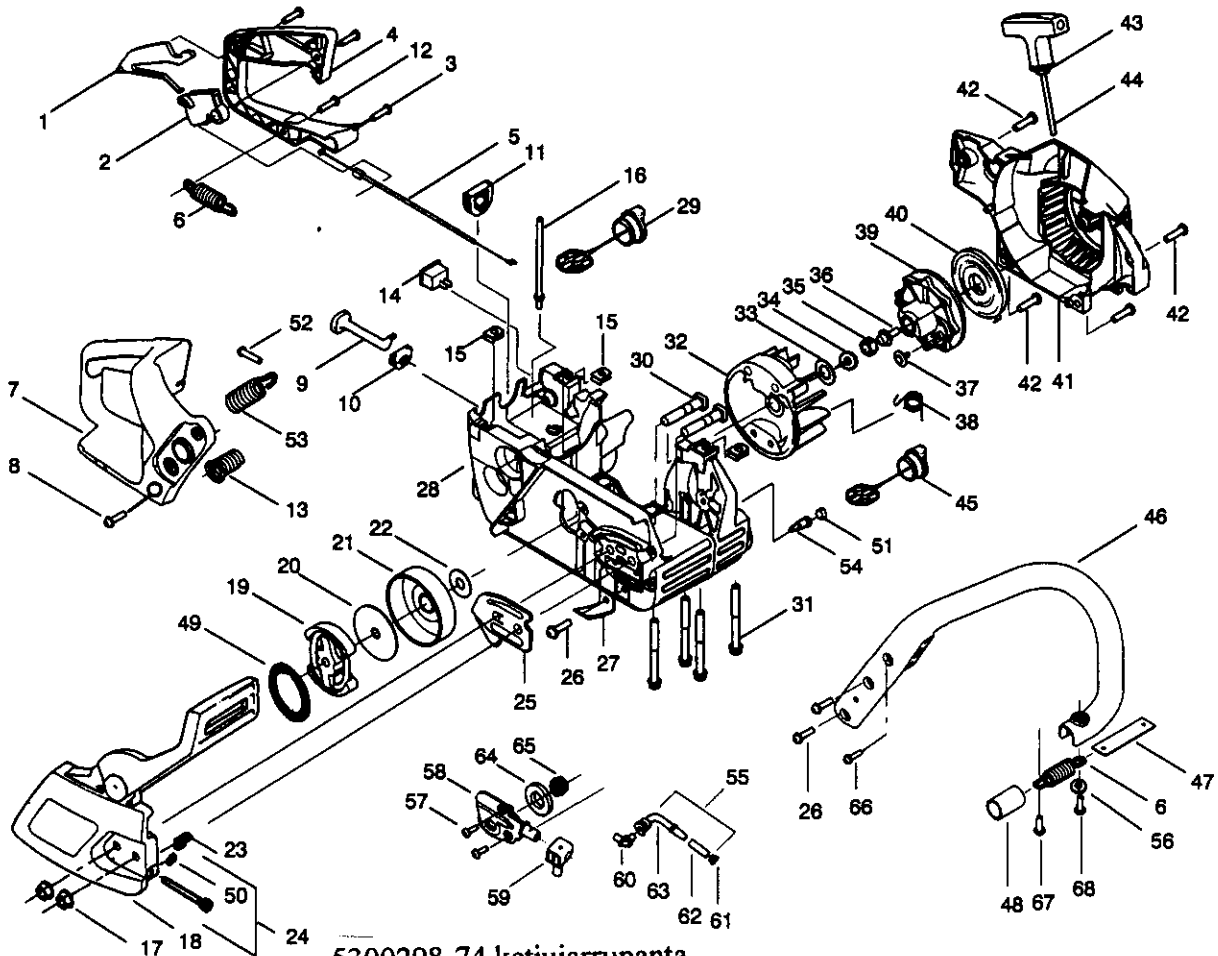

SPAREPARTS

107 26 78-62

5300298-74 ketjujarrupanta

Ref.	Part No.	Description	Ref.	Part No.	Description	Ref.	Part No.	Description
1.	530036098	Throttle Lockout	25.	530038238	Plate-Bar Mounting	51.	530038264	Plug-Oil Vent
2.	530036097	Throttle Trigger	26.	530015905	Screw	52.	530015875	Screw
3.	530015906	Screw	27.	530029850	Chain Catcher	53.	530047934	Spring Ass'y.
4.	530047581	Cover-Rear Handle	28.	530047621	Chassis Ass'y.	54.	530026119	Check Valve
5.	530047602	Throttle Cable			(Incl. Fuel Cap, Oil	55.	530047663	Oil Pick-up Ass'y
6.	530042082	Spring			Cap, Fuel Line and			(Incl. 61-63)
7.	530047582	Rear Handle	29.	530047192	Fuel Cap Ass'y.	56.	530015123	Washer-Flat
8.	530015871	Screw	30.	530016133	Boft-Bar	57.	530016097	Screw
9.	530047605	Choke Knob	31.	530016132	Screw	58.	530069788	Oil Pump Kit
10.	530038406	Grommet-Choke Knob	32.	530039187	Flywheel Ass'y.			(Incl. 60 & 65)
11.	530047631	Grommet-Throttle	33.	530400897	Washer	59.	530019206	Seal Block
		Cable	34.	530001717	Lockwasher	60.	530038241	Fitting-Elbow
12.	530015886	Screw	35.	530016134	Nut	61.	530030189	Plug-Oil Filter
13.	530069384	Isolator Kit	36.	530015920	Screw	62.	530037821	Oil Filter
14.	530069572	Ignition Switch	37.	530016080	Screw	63.	530038373	Pick-up Tube
15.	530015922	Nut-"U" Type	38.	530023817	Spring-Starter Dog	64.	530019231	Dust Seal
16.	530069247	Fuel Line Kit	39.	530037817	Starter Pulley	65.	530037820	Worm Gear
		(Large Dia.)	40.	530027531	Recoil Spring	66.	530016009	Screw
17.	530015917	Nut-Bar Mounting	41.	530047973	Fan Housing	67.	530015843	Screw
18.	530049962	Chain Brake Kit	42.	530015892	Screw	68.	530016018	Screw
19.	530014949	Clutch Ass'y.	43.	530037485	Starter Handle			
		(Incl. 49)	44.	530069232	Rope Kit			
20.	530015611	Clutch Washer	45.	530010846	Oil Cap Ass'y.			
21.	530047061	Clutch Drum Ass'y.	46.	530047583	Front Handle			
		w/Bearing	47.	530047608	Limitier Strap-Isolator			
22.	530015907	Washer-Thrust	48.	530036142	Isolator Sleeve			
23.	530015826	Pin-Bar Adjusting	49.	530094188	Spring-Clutch			
24.	530069611	Bar Adjusting Kit	50.	530038593	Retainer-Bar Adjust.			
		(Incl. 50)