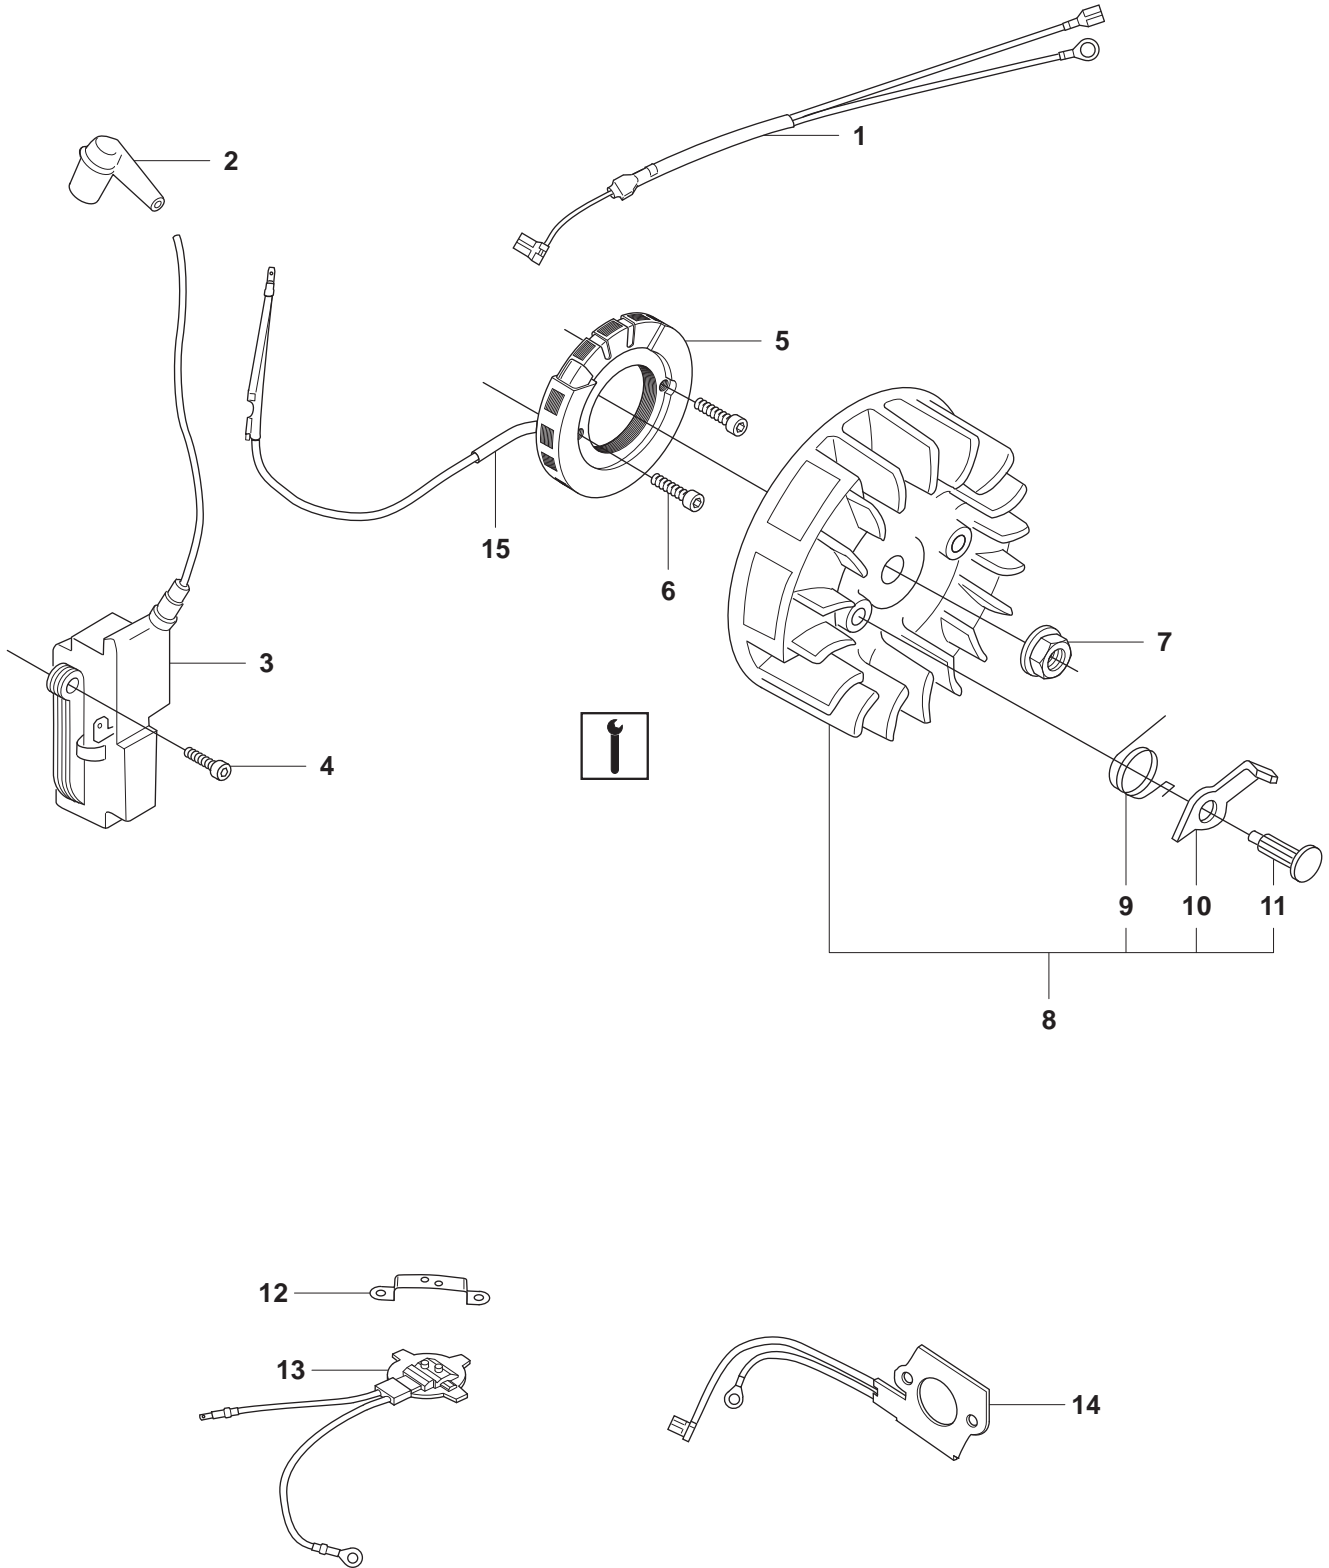

346XP(New edition)/353
ELECTRICAL

Position	Article	Quantity	Notes	Kit
1	503 89 87-06	1	XPG/G, Heated carb	
1	503 89 87-04	1	XPG/G	
2	501 48 54-02	1	compl	2
3	544 04 70-01	1	353/346XP Japan	
3	501 32 38-01	1	346XP New Edition	
4	503 21 55-25	2		
5	537 33 02-01	1	XPG/G	
5	502 60 96-01	1	XPG/G, Heated carb	
6	503 20 25-16	2		
7	503 22 04-01	1		
8	503 82 43-01	1		
8	503 82 43-02	1	XPG/G	
8	503 82 43-03	1	XPG/G, Heated carb	
9	503 78 32-01	2		8
9	503 78 32-01	2	XPG/G	8
9	503 78 32-01	2	XPG/G, Heated carb	8
10	503 89 50-01	2		8
10	503 89 50-01	2	XPG/G	8
10	503 89 50-01	2	XPG/G, Heated carb	8
11	503 79 05-02	2		8
11	503 79 05-02	2	XPG/G	8
11	503 79 05-02	2	XPG/G, Heated carb	8
12	537 06 04-02	1	XPG/G, Heated carb	
13	501 98 63-01	1	XPG/G, Heated carb	
14	504 04 32-01	1	XPG/G, Heated carb	
15	504 04 35-01	1	XPG/G, Heated carb