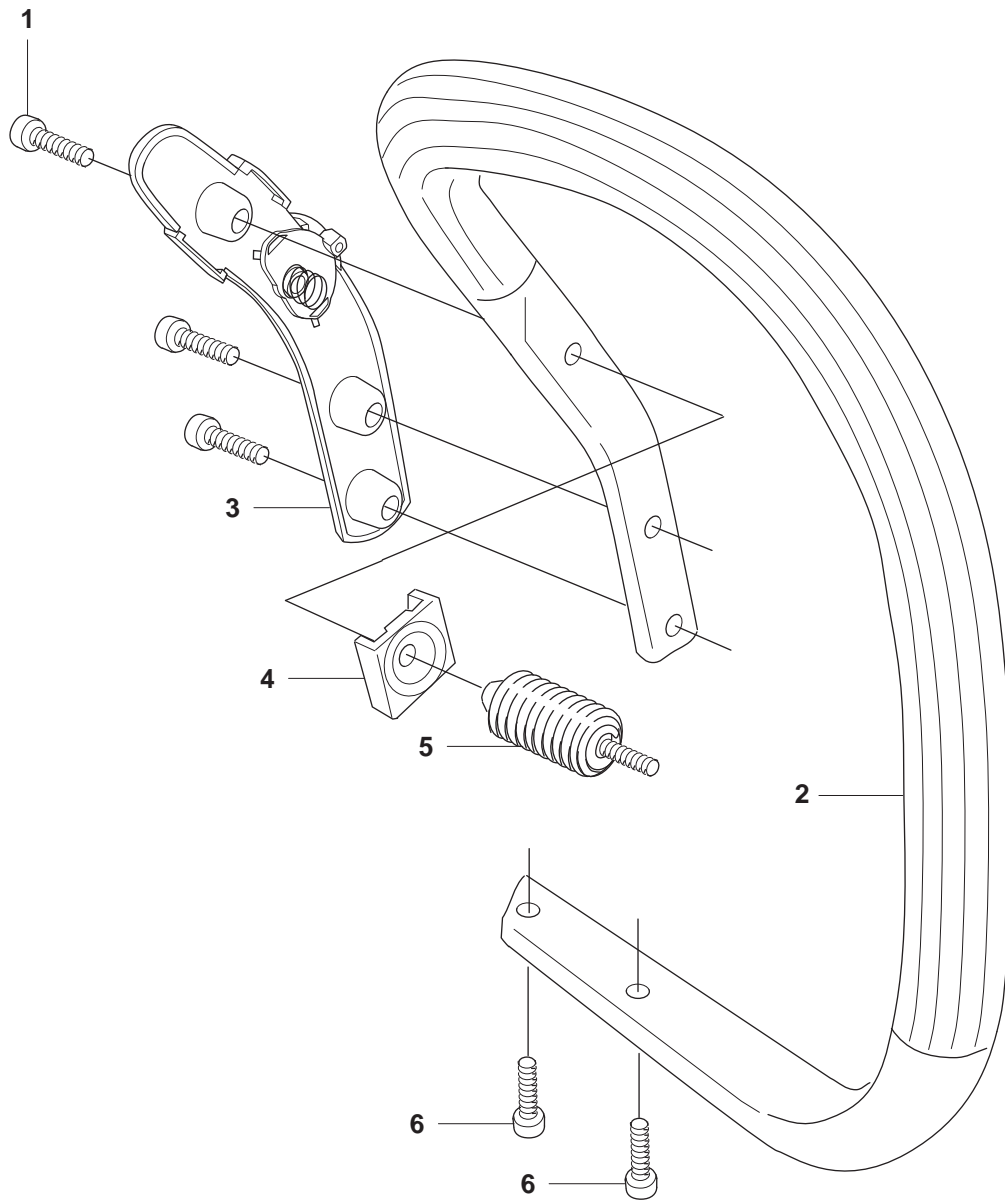

346XP(New edition)/353
HANDLE

Position	Article	Quantity	Notes	Kit
1	503 21 88-76	3		
2	537 30 17-01	1		
2	537 30 17-02	1	XPG	
3	537 32 68-01	1	XPG	
4	503 92 24-01	1		
5	503 89 83-01	1		
6	503 21 88-72	2