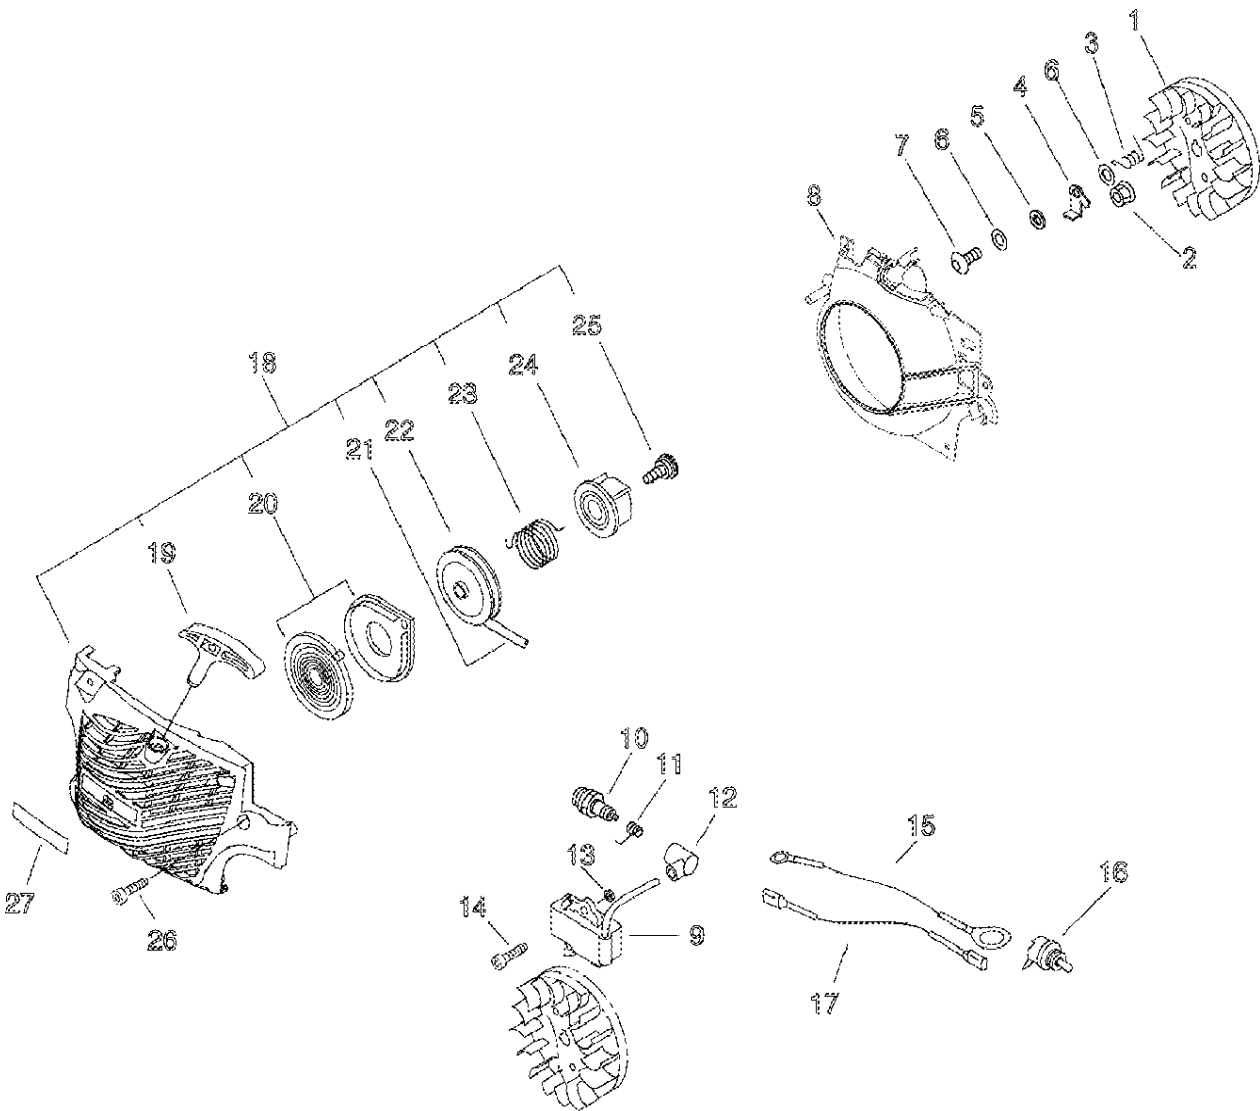

Starter, Magneto

Starter, Magneto

Key	Lv	Part no.	Part description	Quantity
1		A409-000350	ROTOR, MAGNETO	1
2		900515-00008	NUT, FLANGE 8	1
3		177234-35430	SPRING, RETURN	2
4		A514-000020	PAWL	2
5		177247-04630	SPACER, RATCHET	2
6		900603-00005	WASHER 5	4
7		V203-000080	BOLT, 5	2
8		A172-000830	COVER, FAN	1
9		A411-000460	COIL, IGNITION	1
10		A425-000000	SPARKPLUG	1
11		A426-000020	TERMINAL, SPARKPLUG	1