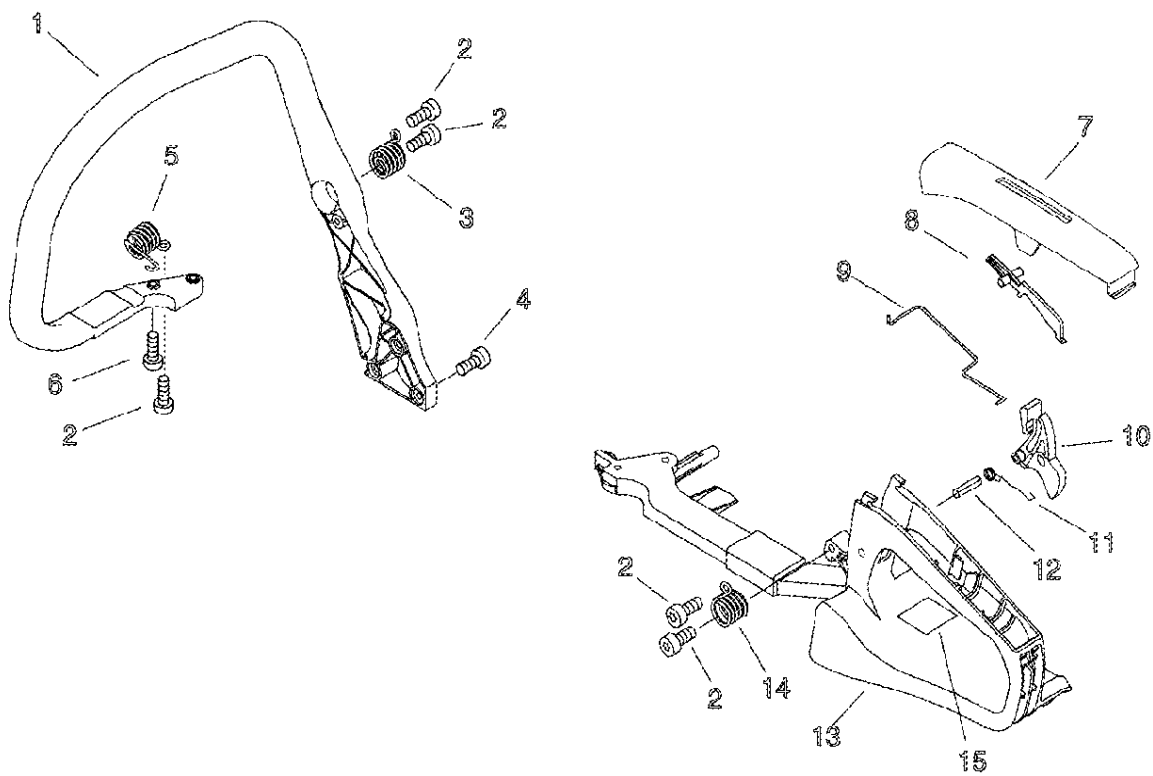

Handle

Handle

Key	Lv	Part no.	Part description	Quantity
1		C400-000541	HANDLE, FRONT	1
2		V805-000000	BOLT, TORX 5	5
3		V450-000700	SPRING, COMPRESSION	1
4		V805-000010	BOLT, TORX 5	3
5		V450-000710	SPRING, COMPRESSION	1
6		V805-000000	BOLT, TORX 5	2
7		C411-000040	LID, HANDLE	1
8		C460-000072	LOCKOUT, THROTTLE	1
9		C454-000160	ROD, THROTTLE	1
10		C450-000212	CONTROL, THROTTLE	1
11		V452-000260	SPRING, TORSION	1
12		900345-40025	PIN, SPRING 4*25SUS	1
13		C410-000450	HANDLE, REAR	1
14		V450-000720	SPRING, COMPRESSION	1
15		890345-39230	LABEL, CAUTION