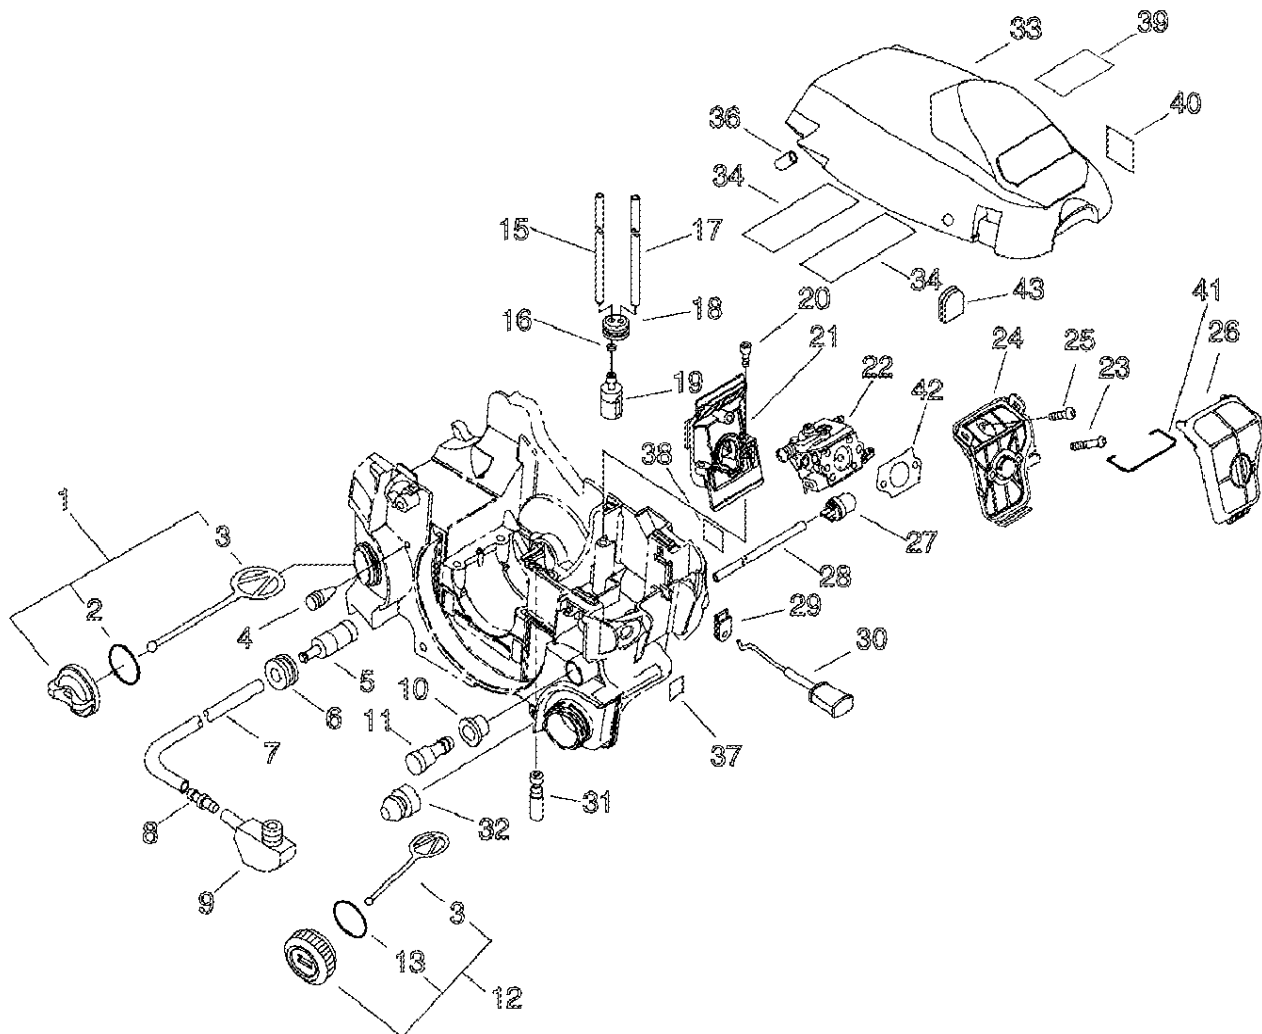

Cylinder, Crankcase, Piston

Cylinder, Crankcase, Piston

Key	Lv	Part no.	Part description	Quantity
1		P021-015050	CRANK CASE KIT	1
2	+	V805-000220	BOLT, TORX 5	4
3		A202-000070	BELLOWS, INTAKE	1
4		A206-000000	HOLDER, BELLOWS	1
5		P021-015061	PISTON KIT	1
6	+	100011-16131	RING, PISTON	1
7	+	100013-15330	PIN, PISTON	1
8	+	100015-04630	CIRCLIP, PISTON PIN	2
9	+	100113-11520	BEARING, NEEDLE	1
10	+	100014-11520	SPACER, PISTON PIN	2
11		100142-12330	KEY, WOODRUFF	1

Starter, Magneto

Starter, Magneto

Key	Lv	Part no.	Part description	Quantity
1		A409-000350	ROTOR, MAGNETO	1
2		900515-00008	NUT, FLANGE 8	1
3		177234-35430	SPRING, RETURN	2
4		A514-000020	PAWL	2
5		177247-04630	SPACER, RATCHET	2
6		900603-00005	WASHER 5	4
7		V203-000080	BOLT, 5	2
8		A172-000830	COVER, FAN	1
9		A411-000460	COIL, IGNITION	1
10		A425-000000	SPARKPLUG	1
11		A426-000020	TERMINAL, SPARKPLUG	1

Air Cleaner, Carburettor

Air Cleaner, Carburettor

Key	Lv	Part no.	Part description	Quantity
1		P021-005581	OIL CAP ASY	1
2	+	900720-00018	O-RING 18	1
3	+	A365-000050	CONNECTOR,CAP	1
4		436114-13930	VALVE, CHECK	1
5		436205-02832	STRAINER, OIL	1
6		132115-01461	GROMMET	1
7		130110-05260	PIPE, IMPULSE	1
8		V186-000020	JOINT,PIPE	1
9		V470-000810	PIPE	1
10		V137-000000	GROMMET,FUEL	1
11		A356-000030	VALVE,CHECK	1

Air Cleaner, Carburettor

Key	Lv	Part no.	Part description	Quantity
38		X524-001900	LABEL	1
39		X503-009270	LABEL, MODEL	1
40		890631-38130	LABEL, CAUTION	1
41		V582-000050	RING, SNAP	1
42		V103-000500	GASKET, INTAKE	1
43		130338-32430	PLUG, COVER	1