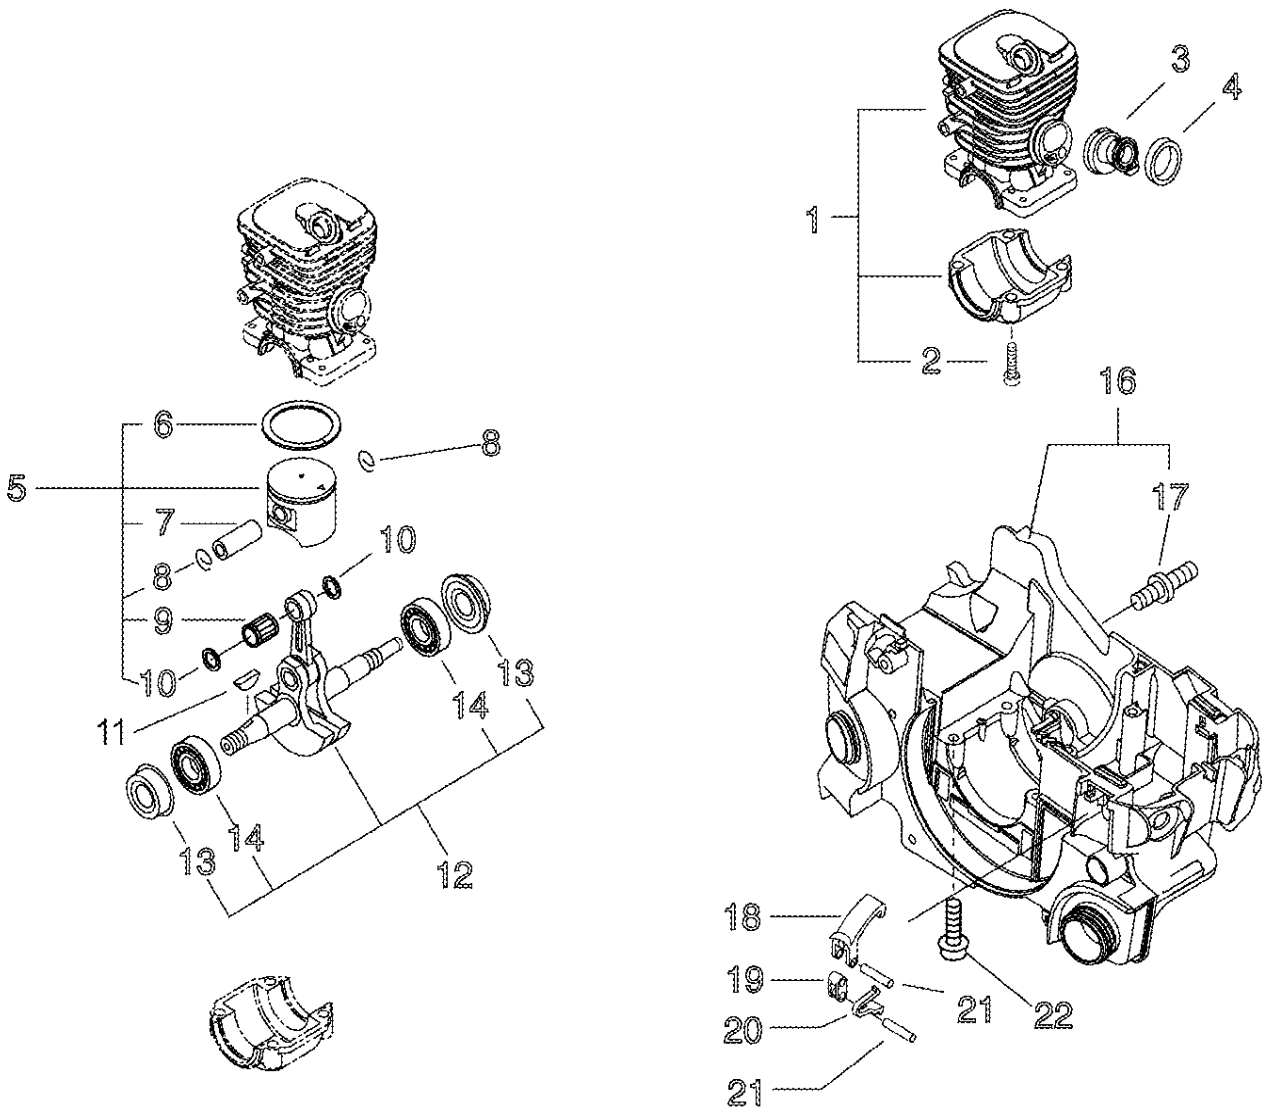

Cylinder, Crankcase, Piston

Cylinder, Crankcase, Piston

Key	Lv	Part no.	Part description	Quantity
1		P021-015050	CRANK CASE KIT	1
2	+	V805-000220	BOLT, TORX 5	4
3		A202-000070	BELLOWS, INTAKE	1
4		A206-000000	HOLDER, BELLOWS	1
5		P021-015061	PISTON KIT	1
6	+	100011-16131	RING, PISTON	1
7	+	100013-15330	PIN, PISTON	1
8	+	100015-04630	CIRCLIP, PISTON PIN	2
9	+	100113-11520	BEARING, NEEDLE	1
10	+	100014-11520	SPACER, PISTON PIN	2
11		100142-12330	KEY, WOODRUFF	1

12		P021-015070	CRANKSHAFT,ASSY	1
13	+	V505-000010	SEAL,OIL 12	2
14	+	94035-36201	BEARING BALL	2
16		P021-015080	COVER, ENGINE	1
17	+	V225-000030	BOLT,STUD 8	2
18		C463-000030	KNOB, LATCH	2
19		J485-000200	HINGE	2
20		V490-000400	CLIP	2
21		93050-40180	ROLLER	4
22		V805-000180	BOLT, TORX 5	4

Air Cleaner, Carburettor

Air Cleaner, Carburettor

Key	Lv	Part no.	Part description	Quantity
1		P021-005581	OIL CAP ASY	1
2	+	900720-00018	O-RING 18	1
3	+	A365-000050	CONNECTOR,CAP	1
4		436114-13930	VALVE, CHECK	1
5		436205-02832	STRAINER, OIL	1
6		132115-01461	GROMMET	1
7		130110-05260	PIPE, IMPULSE	1
8		V186-000020	JOINT,PIPE	1
9		V470-000810	PIPE	1
10		V137-000000	GROMMET,FUEL	1
11		A356-000030	VALVE,CHECK	1

Air Cleaner, Carburettor

Key	Lv	Part no.	Part description	Quantity
38		X524-001900	LABEL	1
39		X503-009270	LABEL, MODEL	1
40		890631-38130	LABEL, CAUTION	1
41		V582-000050	RING, SNAP	1
42		V103-000500	GASKET, INTAKE	1
43		130338-32430	PLUG, COVER	1