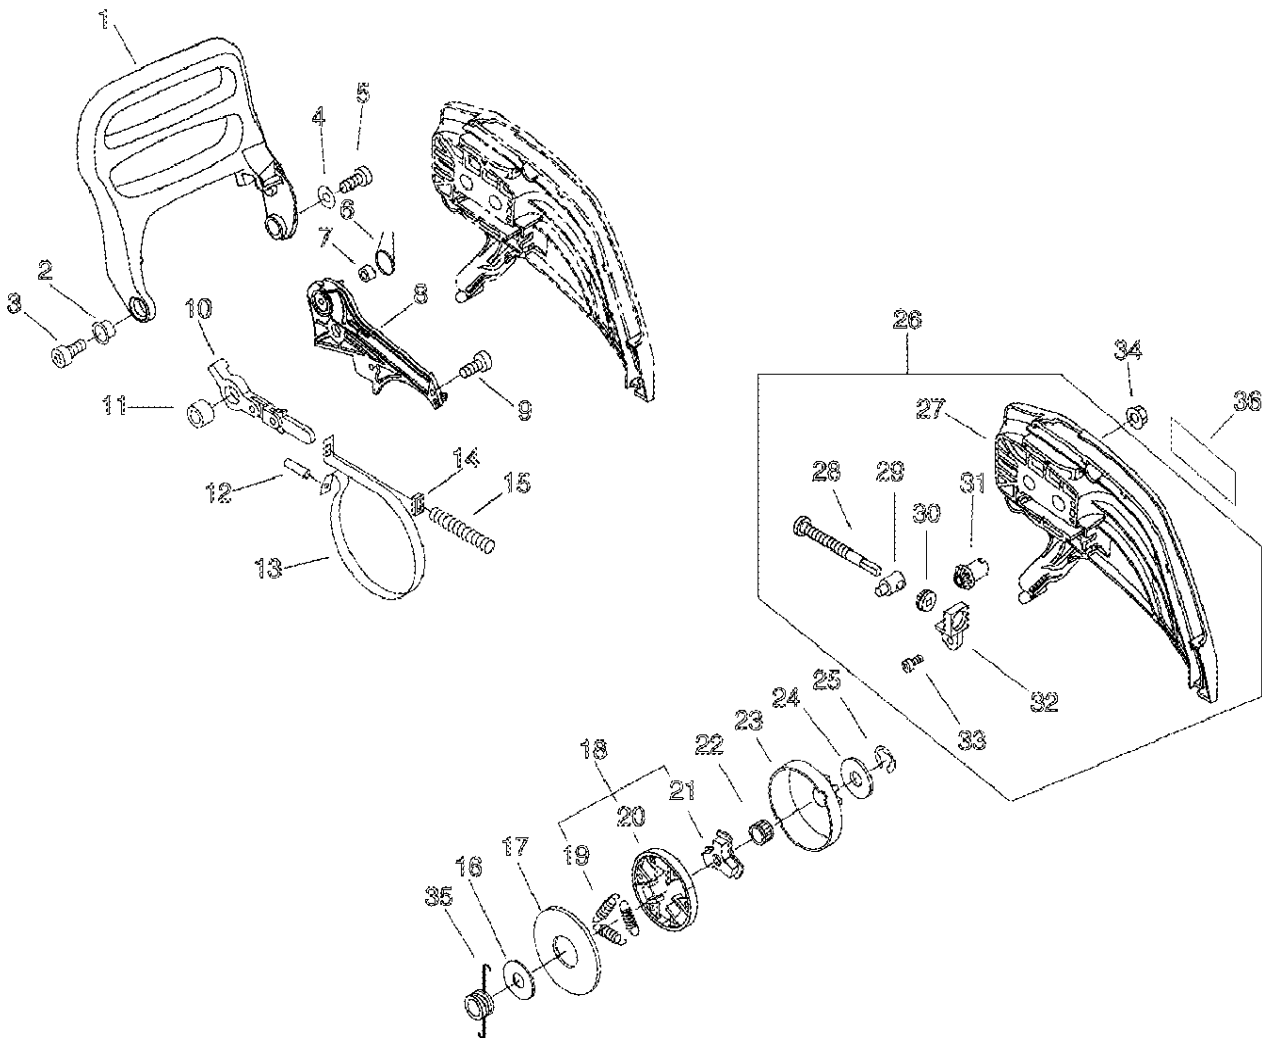

Clutch, Sprocket

Clutch, Sprocket

Key	Lv	Part no.	Part description	Quantity
1		C320-000170	LEVER, BRAKE	1
2		V356-000430	COLLAR,10	1
3		V805-000010	BOLT, TORX 5	1
4		177214-03930	WASHER	1
5		V804-000020	BOLT, TORX 4	1
6		V452-000250	SPRING, TORSION	1
7		433116-35430	SPACER 8	1
8		C345-000270	COVER, BRAKE	1
9		V804-000000	BOLT, TORX 4	3
10		C334-000100	CONNECTOR, BRAKE	1
11		433116-35430	SPACER 8	1