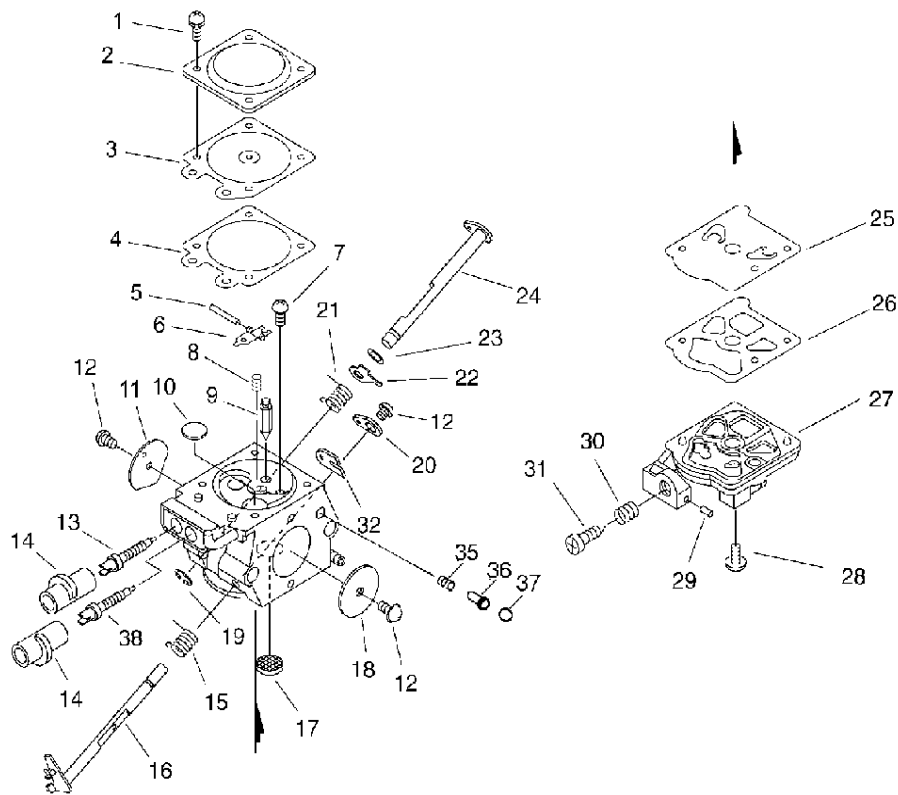

Carburettor

Carburettor

Key	Lv	Part no.	Part description	Quantity
		A021-001700	CARBURETOR,DIAPHRAGM	1
1	+	123130-02960	SCREW	4
2	+	123142-03930	COVER, M. DIAPHRAGM	1
3	+	P003-001850	DIAPHRAGM, METERING	1
4	+	123140-03930	GASKET, M. DIAPHRAGM	1
5	+	123138-03930	PIN, METERING LEVER	1
6	+	123123-03930	LEVER, METERING	1
7	+	123139-03930	SCREW, M. LEVER PIN	1
8	+	123122-39330	SPRING, METER. LEVER	1
9	+	123137-19830	VALVE, INLET NEEDLE	1
10	+	123146-10631	PLUG, WELCH	1
11	+	P003-002250	VALVE, CHOKE	1
12	+	123114-38830	SCREW	3
13	+	123120-52131	NEEDLE, HIGH SPEED	1
38	+	123118-02261	NEEDLE	1
14	+	P003-000010	LIMITER CAP	2
15	+	123113-37530	SPRING, THROTTLE RTN	1
16	+	P003-002240	SHAFT ASY, THROTTLE	1
17	+	123126-10631	SCREEN, INLET	1
18	+	123116-05960	VALVE, THROTTLE	1
19	+	123127-15030	RING	1
20	+	P003-001040	LEVER THROTTLE	1