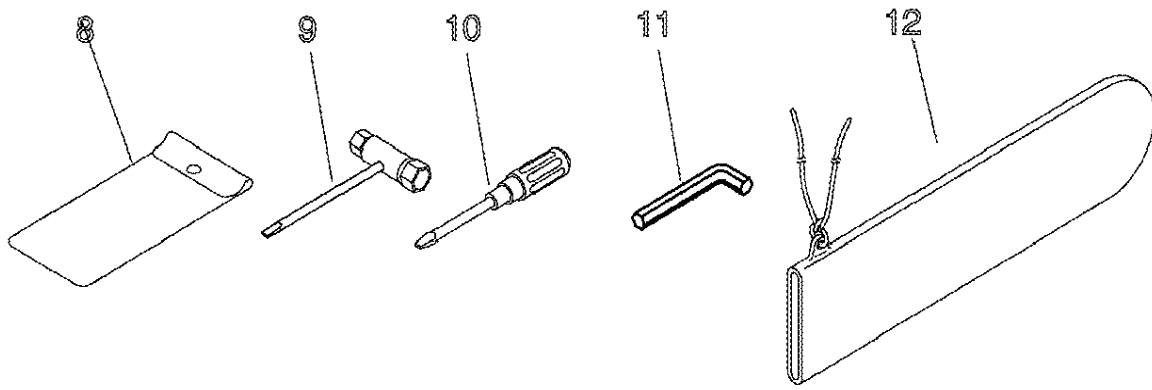

Muffler, Tools

Muffler, Tools

Key	Lv	Part no.	Part description	Quantity
1		V804-000030	BOLT, TORX 4	2
2		A313-000760	GUIDE, EXHAUST	1
3		A310-000060	SCREEN, ARRESTOR	1
4		900516-00005	NUT, FRANGE 5	2
5		A300-000620	MUFFLER, EXHAUST	1
6		V104-000731	GASKET,EXHAUST	1
7		V203-000120	BOLT,5	2
8		898510-07130	BAG, TOOL	1
9		X602-000080	TOOL,WRENCH	1
10		895812-03930	DRIVER, SCREW 50	1
11		X605-000050	TOOL,L WRENCH	1
12		P021-006951	SCABBARD,CHAIN	1