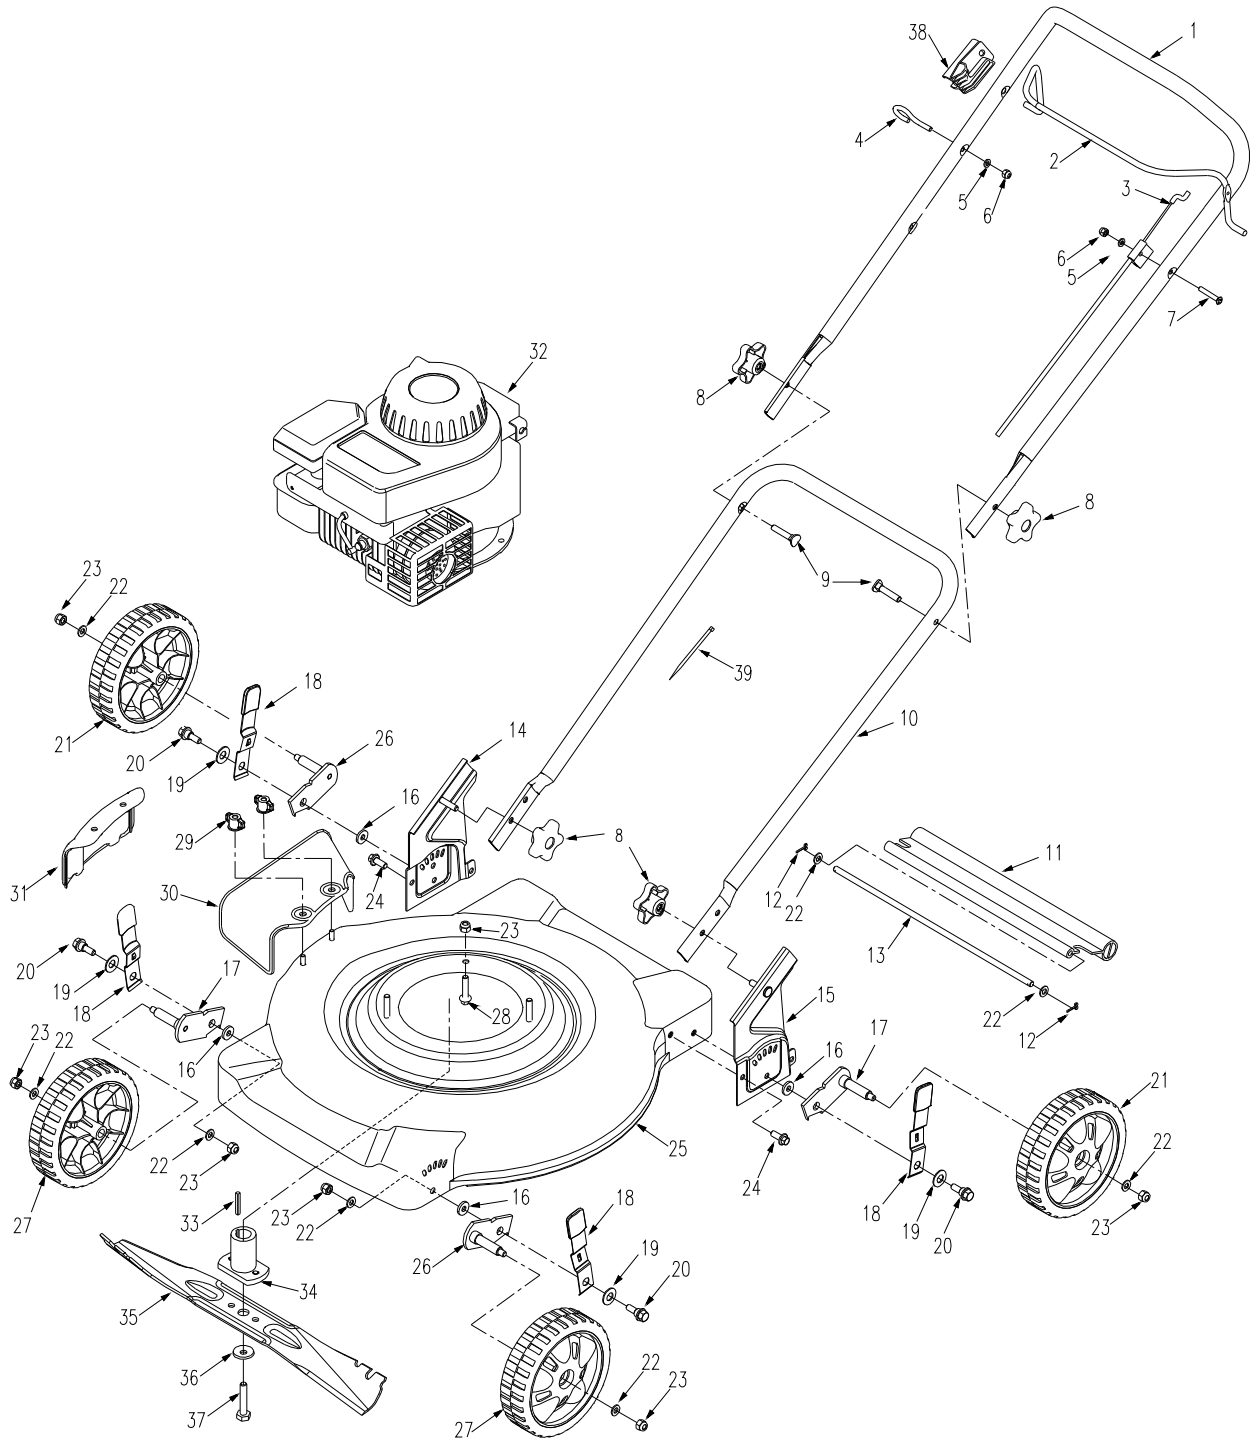

DDE WYS21

SECTION 12: PARTS LIST

REF NO.	PART NO.	DESCRIPTION
1	2100053	Upper Handle
2	2100054	Blade Control Handle
3	XSS46.6B	Cable Unit
4	WORD18.6-05	Handle Grip
5	B97.1-6	Flat Washer 6mm
6	B6182-6	Nylon Insert Lock Nut M6mm
7	B820-640	Phillips Hd Screw M6x40mm
8	XSZ56-1-09	Knob Nut M8mm
9	XSZ56-1-15	Bolt, Handle
10	2100051	Lower Handle
11	XSS46-15	Rear Guard
12	B91-220	Hair Pin
13	XSS46-07	Rod, Rear Guard
14	2100040	Right Bracket
15	2100060	Left Bracket
16	2100010	Washer
17	2100007	Bracket Seam
18	2100003	Lever
19	B1972-A252	Bell Washer
20	2100011	Shoulder Screw

REF NO.	PART NO.	DESCRIPTION
21	2100009	Rear Wheel 8×1.75
22	B97.1-8	Flat Washer 8mm
23	B6182-8	Nylon Insert Lock Nut M8mm
24	B5787-820	Hex Hd. Flange Bolt M8x20mm
25	2100030	Mower Deck
26	2100002	Bracket Seam
27	2100001	Front Wheel 7"×1.75"
28	B5787-835	Hex Hd. Flange Bolt M8x35mm
29	2100012	Wing Nuts
30	2100006	Side Discharge Chute
31	2100022★	Mulching Plug
32		Engine
33	XSS46-02	Square Key
34	XSS46.2	Blade Adapter
35	2100005	Blade
36	XSZ56-2-17	Blade Washer
37	WORD18-08A	Hex Hd. Bolt 3/8 -24" ×1.75"
38	2203003	Bracket
39	WORD18-09	Wire Tie