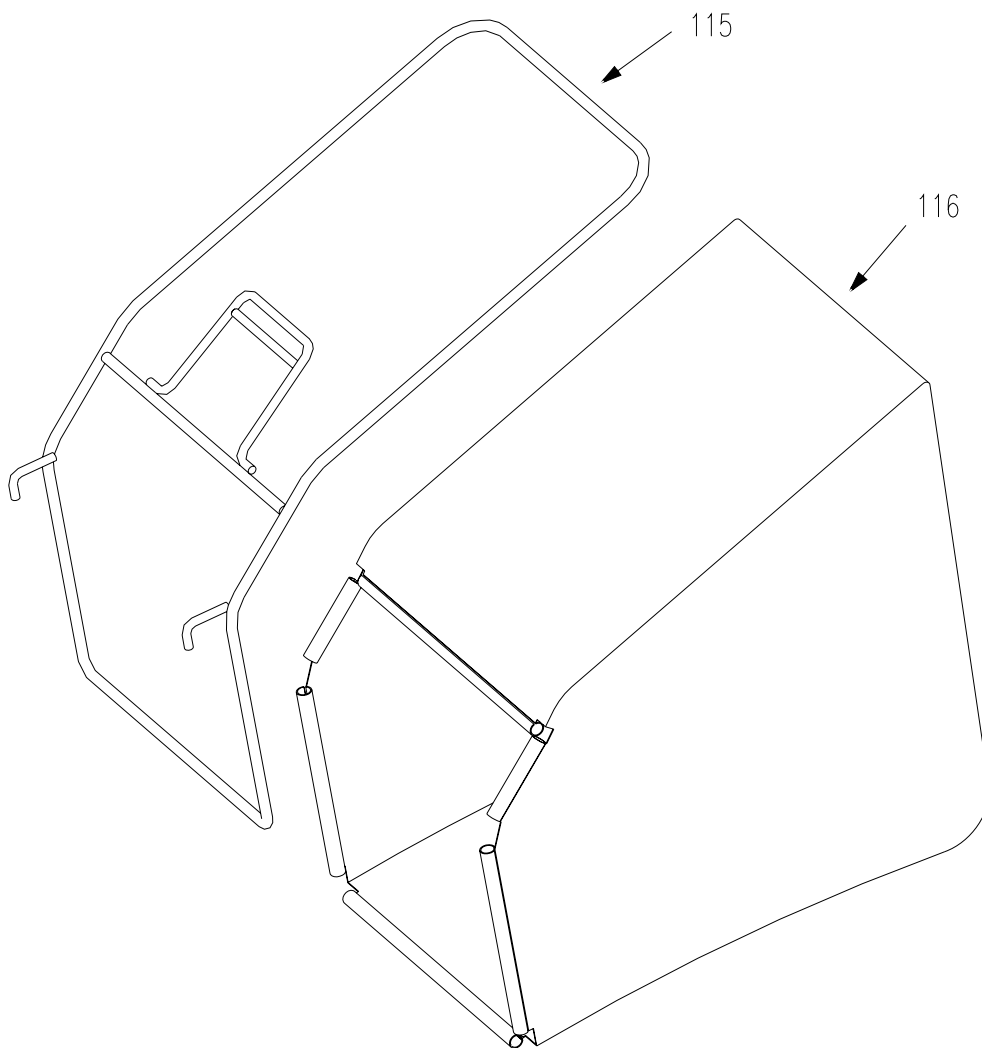

GRASS BAG ASSEMBLY

REF NO.	PART NO.	DESCRIPTION	WYZ22H2-**-A*1	WYZ22H2-**-B*1
115	2206100	Bag Frame		
116	2206200	Fabric Bag