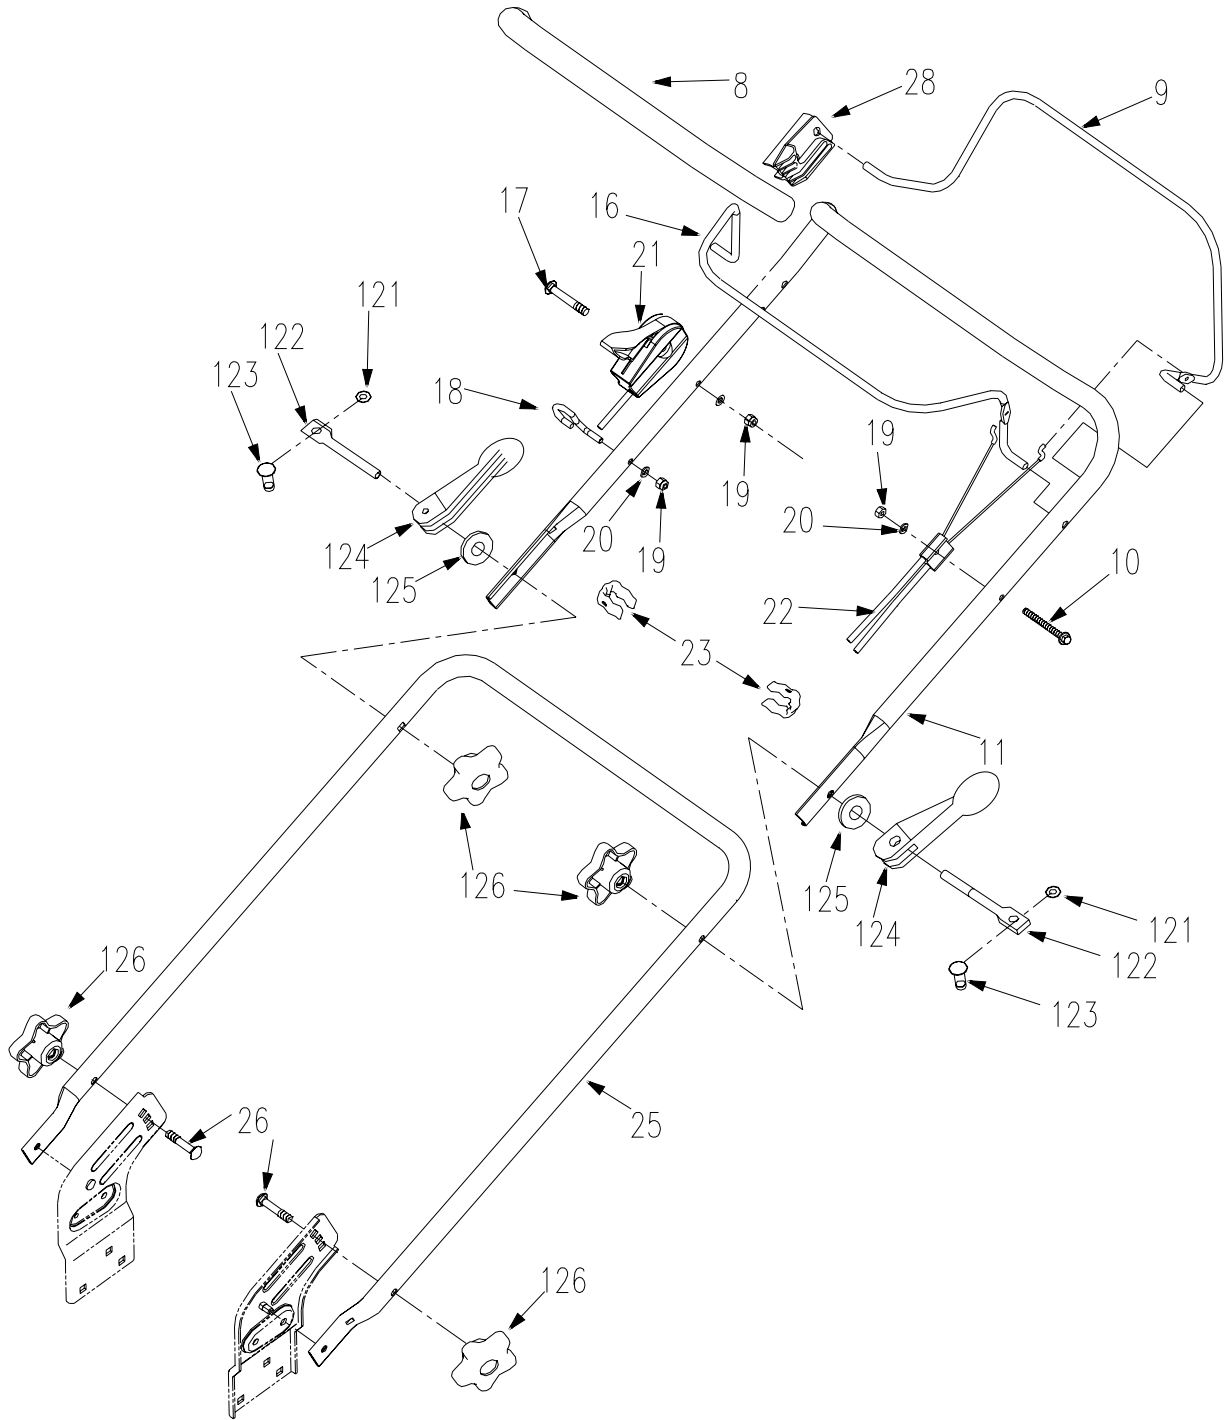

HANDLEBAR & CONSOLE

HANDLEBAR & CONSOLE

REF NO.	PART NO.	DESCRIPTION	WYZ22H2-**-A*1	WYZ22H2-**-B*1
8	2011307	Handle Grip		
9	2203201	Drive Clutch Lever		
10	B5787-640	Hex Hd. Flange Bolt M6x40mm		
11	2203031	Upper Handle		
16	2203101	Flywheel Brake Lever		
17	B5787-650	Hex Hd. Flange Bolt M6x50mm		
18	WORD18.6-05	Rope Guide		
19	B6182-6	Nylon Insert Lock Nut M6mm		
20	B97.1-6	Flat Washer 6mm		
21	2215500	Throttle Control Assembly		
22	2203351	Cable Unit		
23	2011031	Cable clamp		
25	2203032	Lower Handle		
26	B801-840	Square Neck Bolt M8 × 40mm		
28	2203003	Bracket		
121	B/T896-5	E-Chip 5		
122	2003021	Screw		
123	2003023	Axle Pin		
124	2003024	Quick fix handle		
125	2003022	Washer		
126	XSZ56-1-09	Knob nut M8		

MOWER DECK ASSEMBLY

REF	PART NO.	DESCRIPTION	WYZ22H2-**-A*1	WYZ22H2-**-B*1
15	XSZ56-1-17	Hair Pin		
19	B6182-6	Nylon Insert Lock Nut M6mm		
20	B97.1-6	Flat Washer 6mm		
29	B91-220	Hair Pin		
30	2205000A	Right Bracket		
31	2200003A	Torsion Spring, Right		
32	B6182-8	Nylon Insert Lock Nut M8mm		
33	B801-816	Square Neck Bolt M8×16mm		
34	2200052	Height Adjustment Rack		
35	B5787-616	Hex Hd. Flange Bolt M6x16mm		
36	2200021	Torsion Spring	N	
37	2200016	Mulch Cover	N	
38	2213000	Mounting Bracket	N	
39	2200019	Pivot Shaft	N	
40	2208040	Mower Deck	N	
40A	2208045	Mower Deck		N
42	B5787-835	Hex Hd. Flange Bolt M8x35mm		
43	B5787-865	Hex Hd. Flange Bolt M8x65mm		
46	XSS46-15	Rear Guard		
47	2200006	Rod, Rear Guard		
48	2200002A	Torsion Spring, Left		
49	2204000A	Left Bracket		
50	2200004	Rear Cover		
51	2200001A	Rod, Rear Cover		
52	4LZ2.16.4-04	Rubber Ring		
53	2100012	Wing nut		
54	2008011	Baffle		
55	B97.1-8	Flat Washer 6		
56	B93-8	Flat Washer 8		
57	2200056	V-belt A813		
58	2200054 ★	Mulching Plug	N	
59	2200017	Side Discharge Chute	N	
60	2200036	Rubber 3X25X360		
61	2200058	右带轮罩焊合		
62	2200057	左带轮罩焊合		