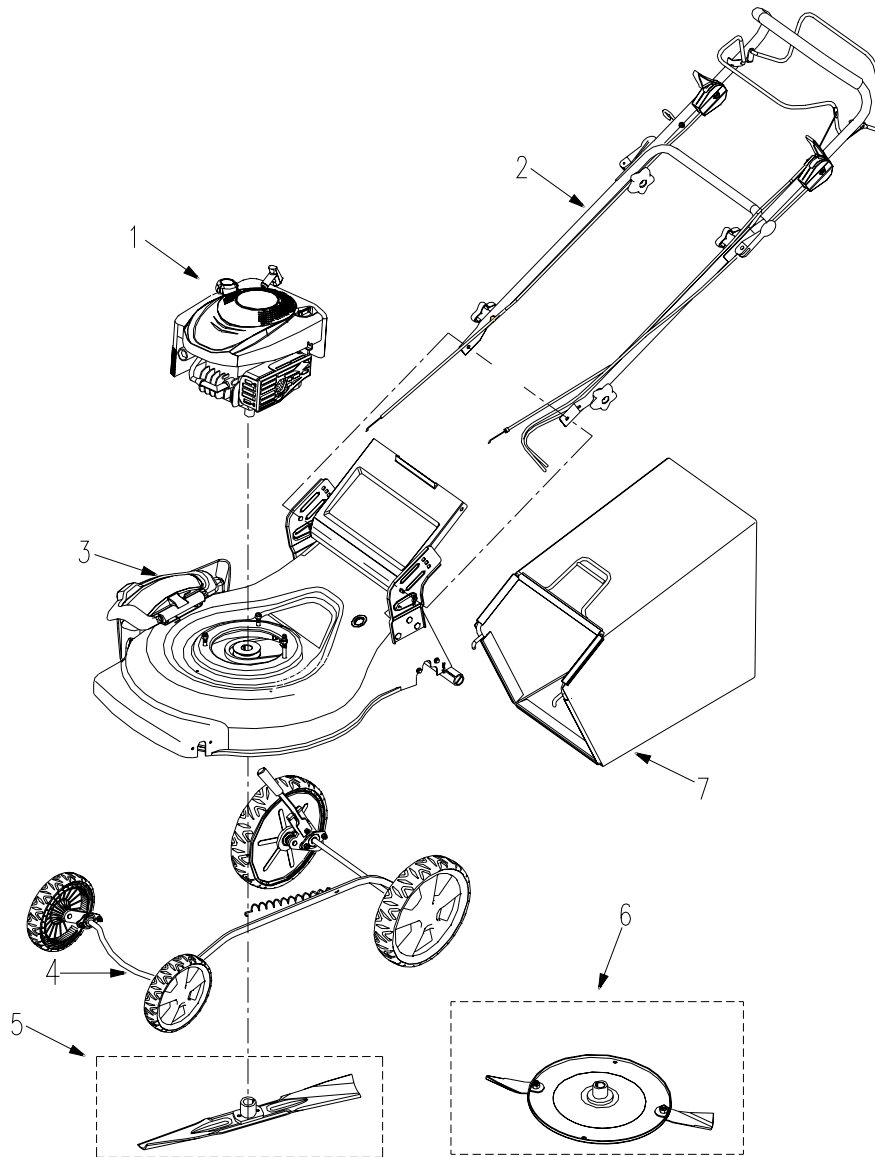

MOWER ASSEMBLY

REF NO.	PART NO.	DESCRIPTION	WYZ22H2-**-A*1	WYZ22H2-**-B*1
1		Engine		
2		Handlebar & Console		
3		Mower Deck Assembly		
4		Drive Assembly		
5		Grass Bag Assembly		
6		Swing Blade Assembly		
7		Grass Bag Assembly