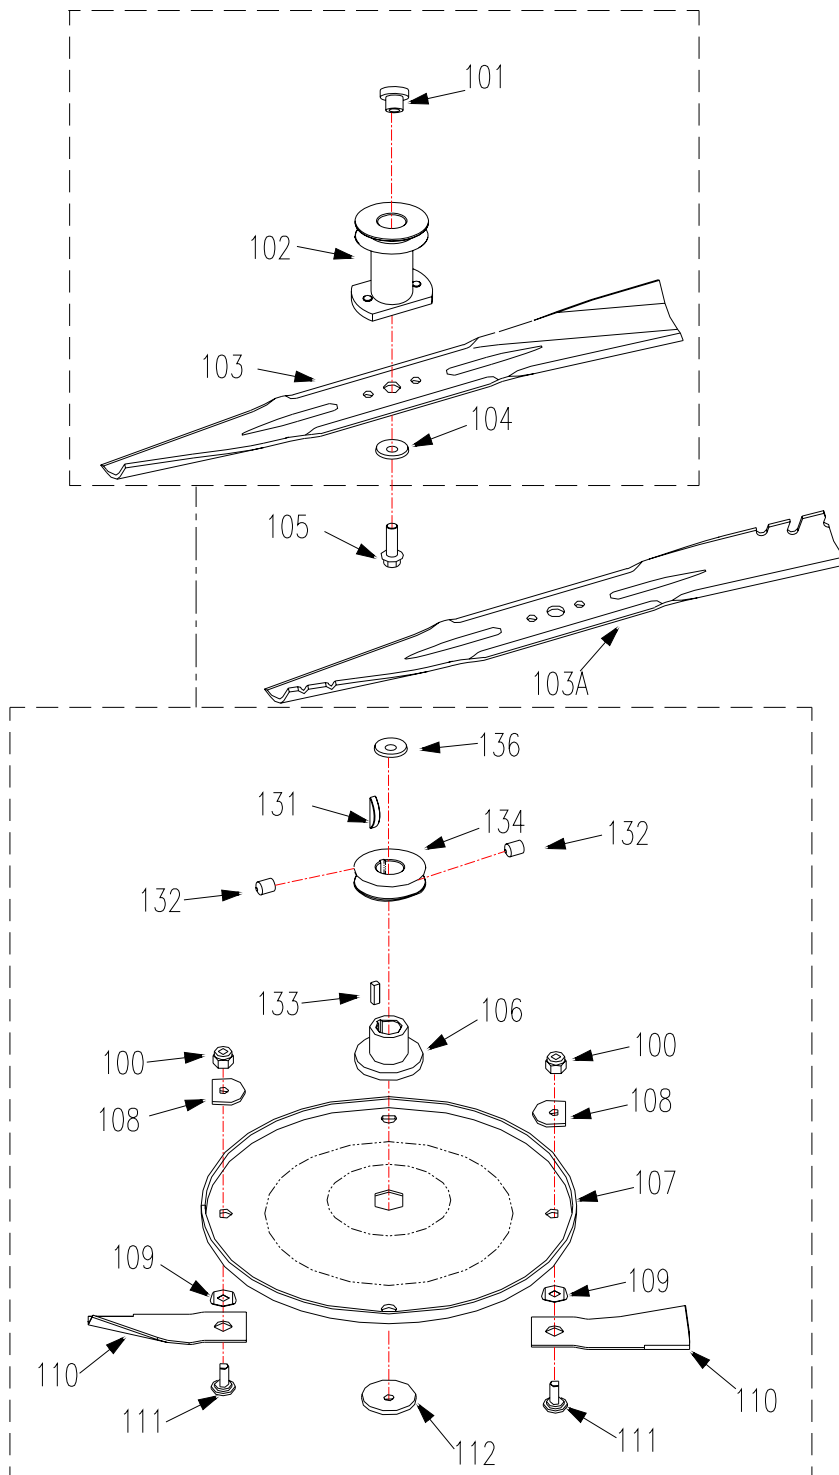

BLADE ASSEMBLY

BLADE ASSEMBLY

REF NO.	PART NO.	DESCRIPTION	WYZ22H2-**-A*1	WYZ22H2-**-B*1
100	B6182-10	Nylon Insert Lock Nut M10mm		
101	2019001	Blade connect bush		
102	2200100	Blade Adapter		
103	2200039	Blade		
103A	2200039B ★	Mulching blade		
104	XSZ56-2-17	Blade Washer		
105	2200010	Bolt		
106	WORD22-2-01	Blade Adapter		
107	WORD22-2.8-01A	Blade Hub Weldment		
108	WORD18.4-02	Spacer		
109	WORD18.4-03	Saddle washer		
110	WORD18.4-05	Blade		
111	WORD18.4-01	Bolt M10		
112	WORD18-04	Wing washer		
131	XSZ56-2-20	Woodruff key		
132	B78-68	Bolt M6×8		
133	XSZ56-2-18	Square Key		
134	XSZ56-2-22	Pully		
136	XSZ56-2-21	Engine washer		

Note: 1. “★” is an option to ALL listed models.