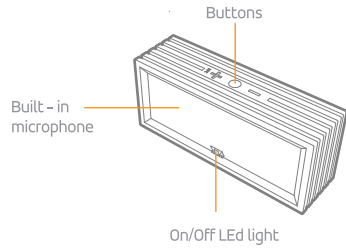

Brief look

Back view

Bottom view

Front view

Control buttons

Volume controls

Press plus/minus buttons to volume up/down

Circle button

Press to answer and end call. Hold 5 seconds to pair your device. Press to play or pause music.

NFC area

Tap your phone to NFC area to pair. Your device has to support NFC function.

On/Of LED light indicator