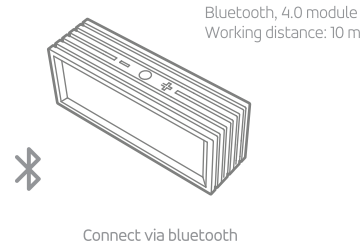

Shines white while connected.

Flashes while pairing.

Shines white when fully charged.

Charging

10 h of continue playing

Jingle will warn you about low battery

Connection

Connect via 3.5 mm stereo plug in case of no Bluetooth

Pairing

There are two ways to connect your device.
*3.5 mm stereo plugs must be plugged into the WAVE ports before Bluetooth pairing

1) Manually

- Press and hold 'circle' button for 5 seconds.
- Activate your cell phone's Bluetooth function and set your cell phone to search for Bluetooth devices within range, and select "wave" from the list of devices shown.