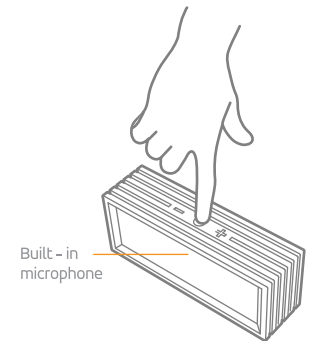

Pairing

There are two ways to connect your device.
*3.5 mm stereo plugs must be plugged into the WAVE ports before Bluetooth pairing

1) Manually

- Press and hold 'circle' button for 5 seconds.
- Activate your cell phone's Bluetooth function and set your cell phone to search for Bluetooth devices within range, and select "wave" from the list of devices shown.

2) Using NFC

Turn on the speaker
Press 'circle' button
Tap your phone to NFC area to pair.
*Your device has to support NFC function.

Call answer

Press to answer a call

Redial last number

2 X Press talk button twice to redial a last number