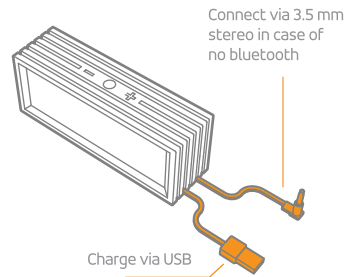

Brief look

Back view

Bottom view

Front view

Control buttons

Volume controls

Press plus/minus buttons to volume up/down

Circle button

Press to answer and end call. Hold 5 seconds to pair your device. Press to play or pause music.

NFC area

Tap your phone to NFC area to pair. Your device has to support NFC function.

On/Of LED light indicator

Shines white while connected.

Flashes while pairing.

Shines white when fully charged.

Charging

10 h of continue playing

Jingle will warn you about low battery

Connection

Connect via 3.5 mm stereo plug in case of no Bluetooth