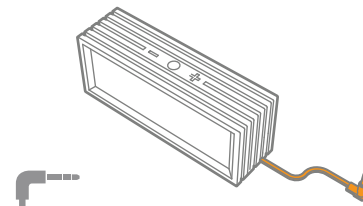

Shines white while connected.

Flashes while pairing.

Shines white when fully charged.

Charging

10 h of continue playing

Jingle will warn you about low battery

Connection

Connect via 3.5 mm stereo plug in case of no Bluetooth

Pairing

There are two ways to connect your device.
*3.5 mm stereo plugs must be plugged into the WAVE ports before Bluetooth pairing

1) Manually

- Press and hold 'circle' button for 5 seconds.
- Activate your cell phone's Bluetooth function and set your cell phone to search for Bluetooth devices within range, and select "wave" from the list of devices shown.