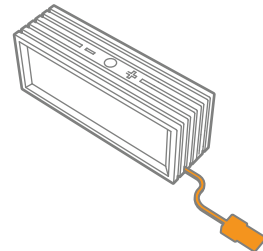

Shines white while connected.

Flashes while pairing.

Shines white when fully charged.

Charging

10 h of continue playing

Jingle will warn you about low battery

Connection

Connect via 3.5 mm stereo plug in case of no Bluetooth

Pairing

There are two ways to connect your device.
*3.5 mm stereo plugs must be plugged into the WAVE ports before Bluetooth pairing

1) Manually

- Press and hold 'circle' button for 5 seconds.
- Activate your cell phone's Bluetooth function and set your cell phone to search for Bluetooth devices within range, and select "wave" from the list of devices shown.