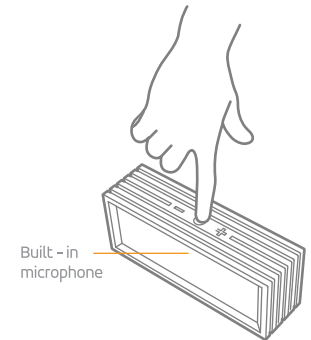

Shines white while connected.

Flashes while pairing.

Shines white when fully charged.

Charging

10 h of continue playing

Jingle will warn you about low battery

Connection

Connect via 3.5 mm stereo plug in case of no Bluetooth

Pairing

There are two ways to connect your device.
*3.5 mm stereo plugs must be plugged into the WAVE ports before Bluetooth pairing

1) Manually

- Press and hold 'circle' button for 5 seconds.
- Activate your cell phone's Bluetooth function and set your cell phone to search for Bluetooth devices within range, and select "wave" from the list of devices shown.

2) Using NFC

Turn on the speaker
Press 'circle' button
Tap your phone to NFC area to pair.
*Your device has to support NFC function.

Call answer

Press to answer a call

Redial last number

2 X Press talk button twice to redial a last number